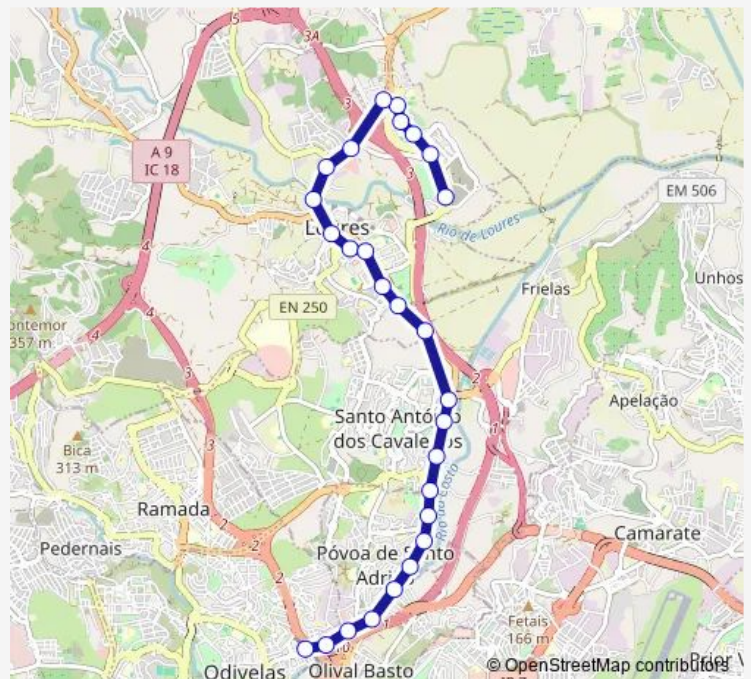

Thursday —

Friday —

Saturday 07:01-07:55

Sunday —

Route info

Direction: Loureshopping (fte)

Stops: 27

Trip Duration: 0 hour 25 min