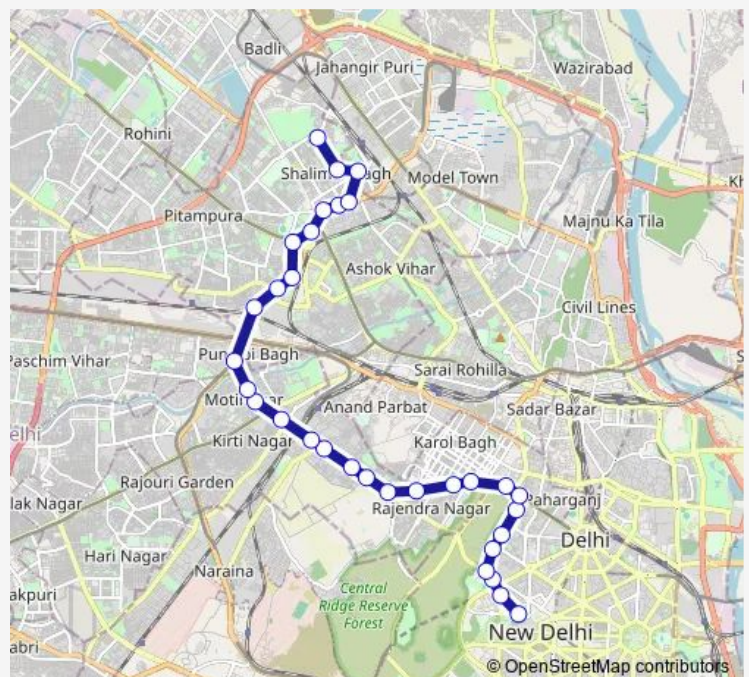

Thursday 08:35-20:25

Friday 08:35-20:25

Saturday 08:35-20:25

Sunday 08:35-20:25

Route info

Direction: Kendriya Terminal (Church Road)

Stops: 32

Trip Duration: 1 hour 11 min