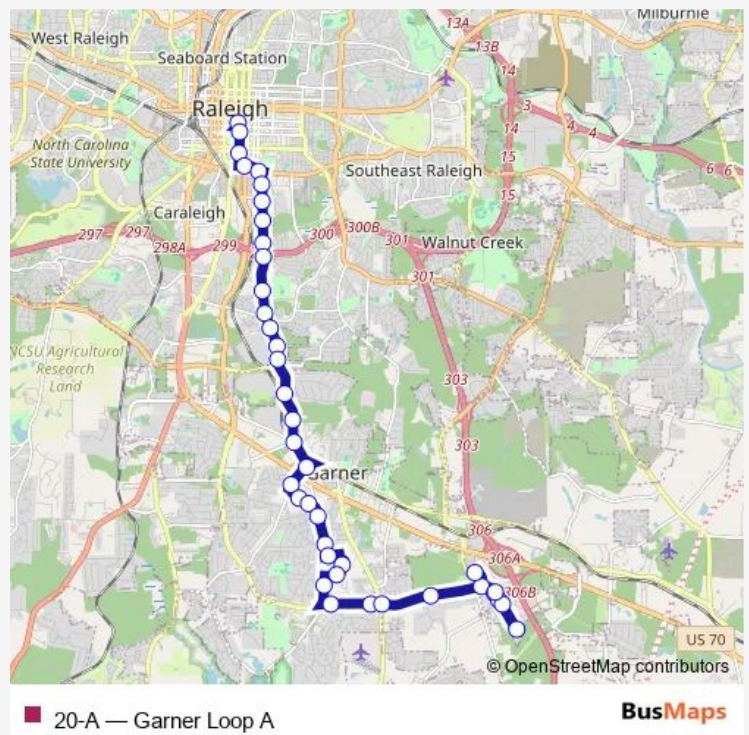

Bus 20-A Garner Loop A

[Go to website](#)

Direction
 Goraleigh Station — White Oak Shopping Center Park & Ride
 39 stops
[Open route schedule](#)

- Goraleigh Station
- S Blount St at E Davie St
- S Blount St at E South Ave
- Martin Luther King Jr Blvd at S Person St (Eb)
- Martin Luther King Jr Blvd at East St
- Garner Rd at Bragg St
- Garner Rd at Hoke St
- Garner Rd at Peterson St (Greenway)
- Garner Rd at Bailey Dr (Sb)
- Garner Rd at Warehouse Dr (Sb)
- Garner Rd at Raleigh View Rd (Sb)
- Garner Rd at Hilltop Dr (Sb)
- Garner Rd at Raleigh Pines Dr (Sb)
- Garner Rd at Wilson St Ob
- Garner Rd at Tryon Rd (Sb)
- Garner Rd at Meadowbrook Dr (Sb)
- Garner Rd at Willow Vista Rd (Sb)
- Garner Rd at Yeargan Rd (Sb)
- Vandora Springs Rd at Garner Rd
- Vandora Springs Rd at Beichler Rd
- 7th Ave at Forest Hills Dr (Sb)

Direction: Goraleigh Station
 Stops: 39
 Trip Duration: 0 hour 47 min

7th Ave at Garner Town Hall (Sb)

Aversboro Rd at Brooks Ave

Aversboro Rd at Lakeside Dr

Poole Dr at Aversboro Rd (Garner Family Practice)

Route schedule

White Oak Shopping Center Park & Ride — Goraleigh Station

Monday 06:22-23:22

Tuesday 06:22-23:22

Wednesday 06:22-23:22

Thursday 06:22-23:22

Friday 06:22-23:22

Saturday —

Sunday —

Route info

Direction: White Oak Shopping Center Park & Ride

Stops: 26

Trip Duration: 0 hour 36 min

E Hargett St at S Blount St

Goraleigh Station

20-A Bus time schedules and route maps are available in an offline PDF at busmaps.com. Use the busmaps.com website to see live bus times, train schedule or subway schedule, and step-by-step directions for all public transit in Raleigh