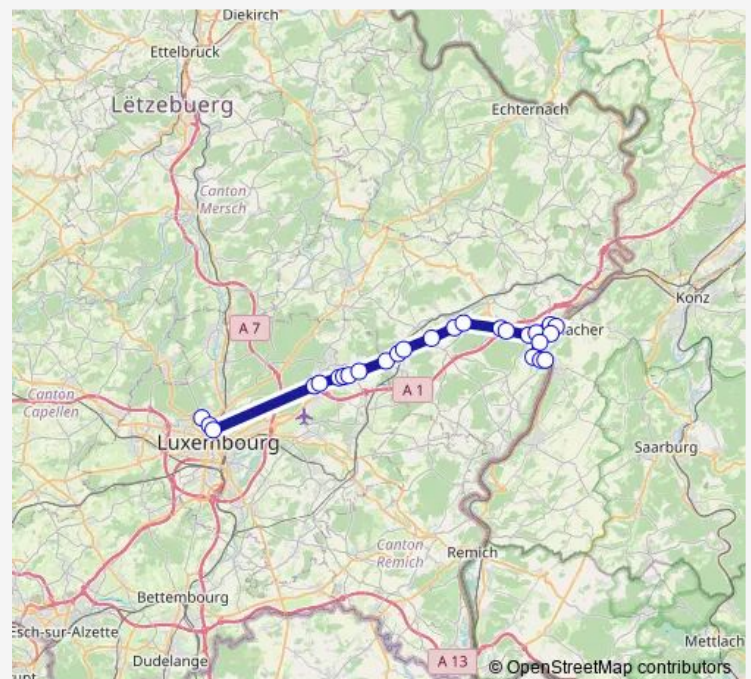

Thursday 06:50-06:55

Friday 06:50-06:55

Saturday —

Sunday —

Route info

Direction: Machtum, Ongkaf

Stops: 26

Trip Duration: 0 hour 47 min

26 stops

[Open route schedule](#)

LUX Limpertsberg, L.T. Centre 6

LUX Limpertsberg, Lycée des Garçons

LUX Limpertsberg, Theater Quai 2

Senningerberg, Laangschib

Senningerberg, Mensterbësch

Senningen, Um Kiem

Thursday 14:03-15:10

Friday 14:03-15:35

Saturday —

Sunday —

Route info

Direction: LUX Limpertsberg, L.T. Centre 6

Stops: 26

Trip Duration: 0 hour 47 min

LUX Limpertsberg, L.T. Centre 6

Route schedule

Niederdonven, Bei der Kapell — LUX Limpertsberg, L.T. Centre 6

Monday 06:53

Tuesday 06:53

Wednesday 06:53

Thursday 06:53

Friday 06:53