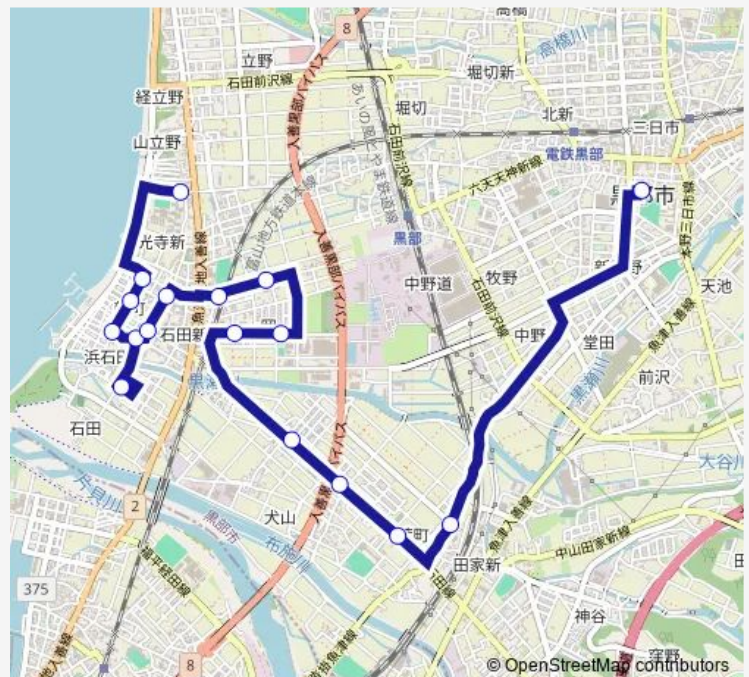

### Route schedule

にいかわ総合支援学校 — 黒部市役所

Monday 07:35

Tuesday 07:35

Wednesday 07:35

Thursday 07:35

Friday 07:35

Saturday —

### Route info

Direction: にいかわ総合支援学校

Stops: 17

Trip Duration: 0 hour 29 min

04 石田三日市線 ( 南ルート ) 1 便

Bus time schedules and route maps are available in an offline PDF at [busmaps.com](https://busmaps.com). Use the [busmaps.com](https://busmaps.com) website to see live bus times, train schedule or subway schedule, and step-by-step directions for all public transit in Kurobe-shi