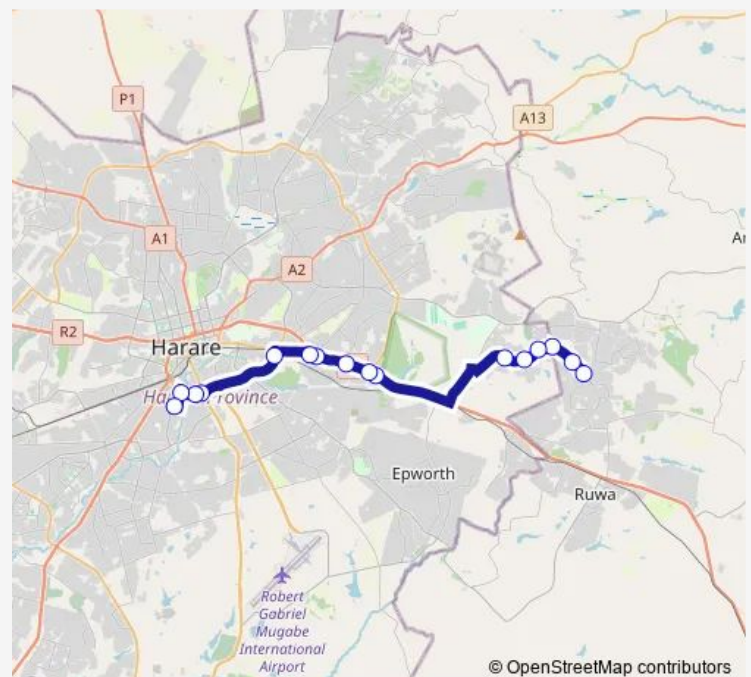

Direction

Gazeb — OK Mbare

16 stops

[Open route schedule](#)

Gazeb

Damofalls Park, Bradford College

Eastwise School

Helping Hand Gallery

Hurudza Tavern

Tafara High 1 Turnoff

Pick n Pay, Msasa

Corner Harare Drive and Samora Machel Avenue, Bus Stop

Total Msasa 2

Toyota Car Sales

Corner Econet Park Road and Samora Machel Avenue

Mukuvisi Woodlands

Corner Seke Road and Cripps Road

Engine Filling Station, Corner Gripps Road and Kelvin Road

Mashwede Service Station

OK Mbare

Route schedule

Gazeb — OK Mbare

Monday 15:59

Tuesday 15:59

Wednesday 15:59

Thursday 15:59

Friday 15:59

Saturday 15:59

Sunday 15:59

Route info

Direction: Gazeb

Stops: 16

Trip Duration: 0 hour 58 min

© OpenStreetMap contributors