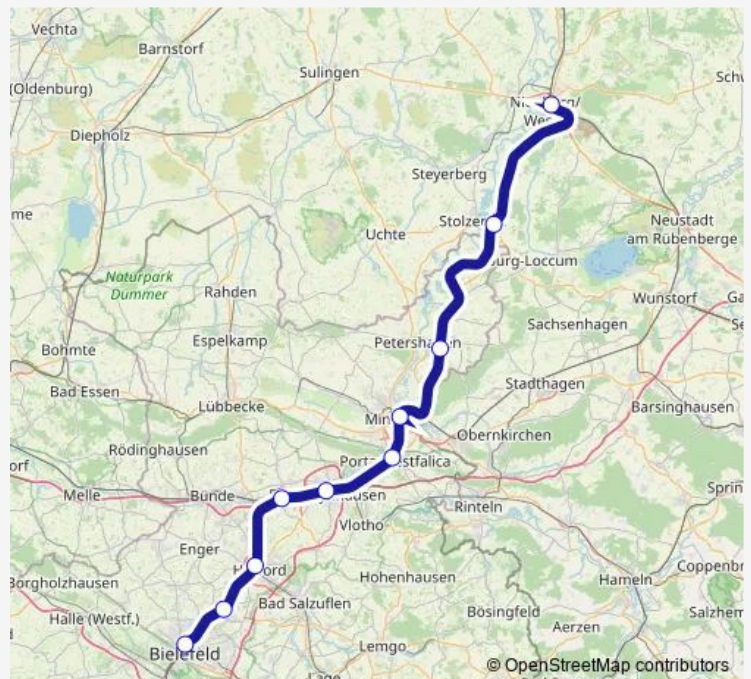

### Route schedule

Minden(Westf) — Nienburg(Weser)

Monday	—
Tuesday	—
Wednesday	—
Thursday	—
Friday	—
Saturday	16:08-20:08
Sunday	—

### Route info

Direction: Minden(Westf)

Stops: 4

Trip Duration: 1 hour 13 min

■ Re78

BusMaps

**Direction**

Nienburg(Weser) — Bielefeld Hbf

10 stops

[Open route schedule](#)

Nienburg(Weser)

Leese-Stolzenau

Petershagen-Lahde

Minden(Westf)

Porta Westfalica

Bad Oeynhausen

## Route info

Direction: Nienburg(Weser)

Stops: 10

Trip Duration: 2 hour 53 min