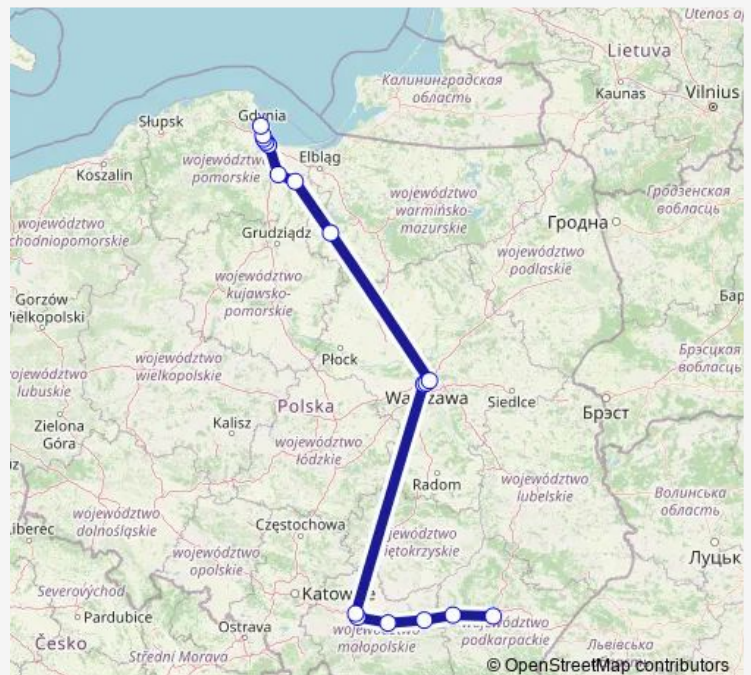

### Direction

undefined — undefined

0 stops

[Open route schedule](#)

### Route schedule

undefined — undefined

Monday 15:44

Tuesday 15:44

Wednesday 15:44

Thursday 15:44

Friday 15:44

Saturday 15:44

### Route info

Direction:

Stops: 0

Trip Duration: – min