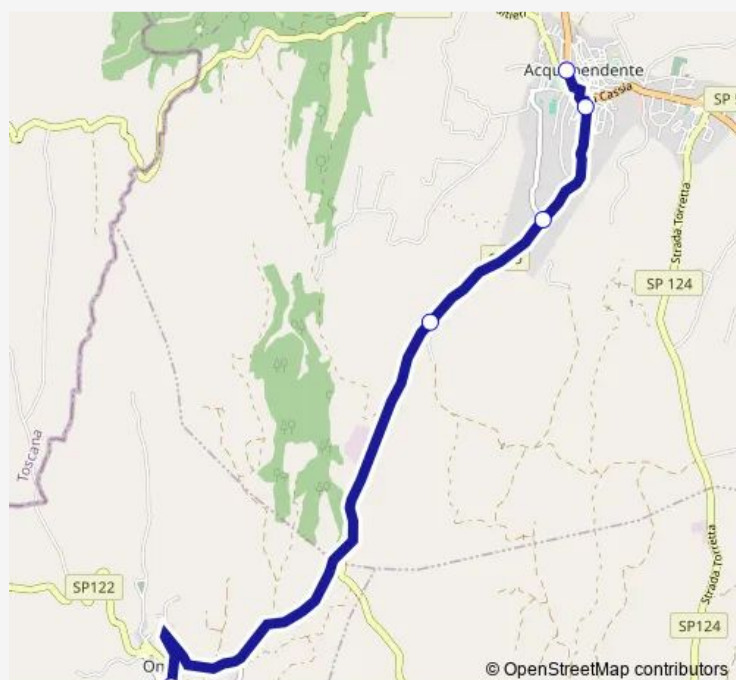

Bus Acquapendente - Onano # Ac9a

[Go to website](#)

Direction

ACQUAPENDENTE | Ist. OMNICOMPRESIVO
LEONARDO DA VINCI # f847 — ONANO | Via Aula Via
Indipendenza # f921

5 stops

[Open route schedule](#)

ACQUAPENDENTE | Ist. OMNICOMPRESIVO
LEONARDO DA VINCI # f847

ACQUAPENDENTE | Via Onanese Via Cassia # f917

ACQUAPENDENTE | La Sbarra # f919

ACQUAPENDENTE | Via Onanese Via Traversa # f920

ONANO | Via Aula Via Indipendenza # f921

Route schedule

ACQUAPENDENTE | Ist. OMNICOMPRESIVO
LEONARDO DA VINCI # f847 — ONANO | Via Aula Via
Indipendenza # f921

Monday	06:00-18:50
Tuesday	06:00-18:50
Wednesday	06:00-18:50
Thursday	06:00-18:50
Friday	06:00-18:50
Saturday	06:10-18:50
Sunday	—

Route info

Direction: ACQUAPENDENTE | Ist. OMNICOMPRESIVO
LEONARDO DA VINCI # f847

Stops: 5

Trip Duration: 0 hour 20 min

Bus time schedules and route maps are available in an offline PDF at busmaps.com. Use the busmaps.com website to see live bus times, train schedule or subway schedule, and step-by-step directions for all public transit in Acquapendente