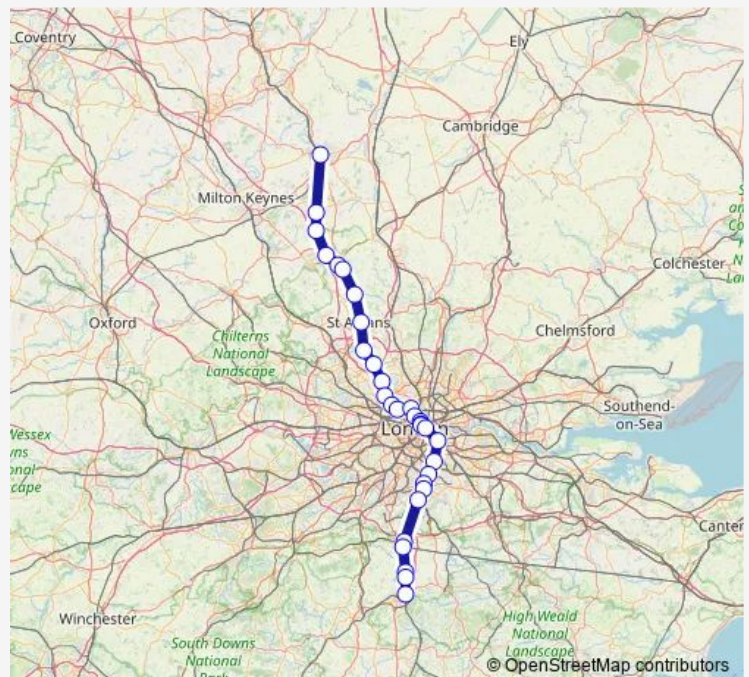

## Rail TI:Bdm->Tbd TL train service from BDM to Tbd

[Go to website](#)

### Direction

Bedford — Three Bridges

30 stops

[Open route schedule](#)

- Bedford
- Flitwick
- Harlington (Beds)
- Leagrave
- Luton
- Luton Airport Parkway
- Harpenden
- St Albans City
- Hendon
- West Hampstead Thameslink
- Kentish Town
- London St Pancras International
- Farringdon
- City Thameslink
- London Blackfriars
- London Bridge
- New Cross Gate
- Sydenham
- Norwood Junction
- East Croydon
- South Croydon

### Route info

Direction: Bedford

Stops: 30

Trip Duration: 2 hour 13 min

■ TI:Bdm->Tbd — TL train service from BDM to Tbd

Purley

Coulsdon South

Merstham

Redhill

Earlswood (Surrey)

Salfords (Surrey)

Horley

Gatwick Airport

Three Bridges

**Direction**

Bedford — Three Bridges