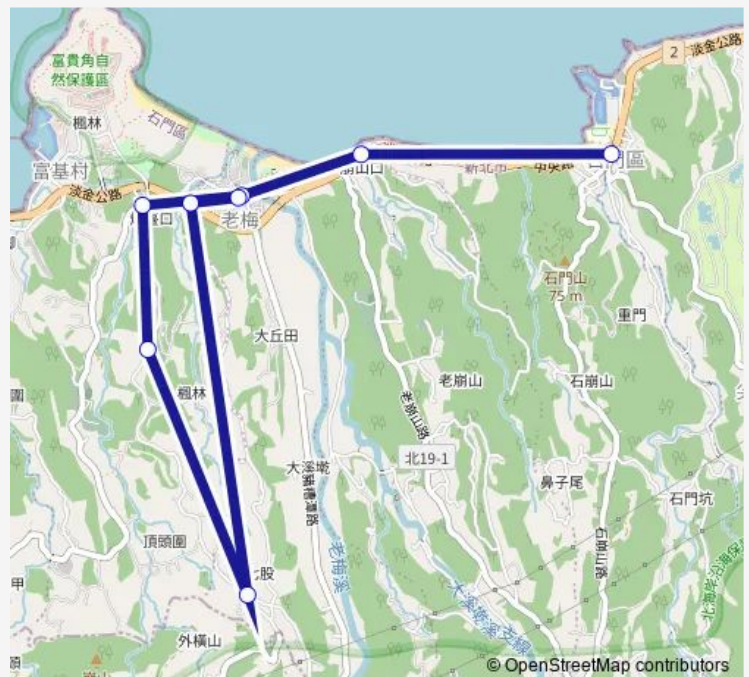

### Route schedule

石門區公所 — 老梅

Monday 16:30

Tuesday 16:30

Wednesday 16:30

Thursday 16:30

Friday 16:30

Saturday —

### Route info

Direction: 石門區公所

Stops: 8

Trip Duration: 7 hour 30 min

F152-1630 — 石門區公所-老梅

F152-1630 Bus time schedules and route maps are available in an offline PDF at [busmaps.com](https://busmaps.com). Use the [busmaps.com](https://busmaps.com) website to see live bus times, train schedule or subway schedule, and step-by-step directions for all public transit in Taipei