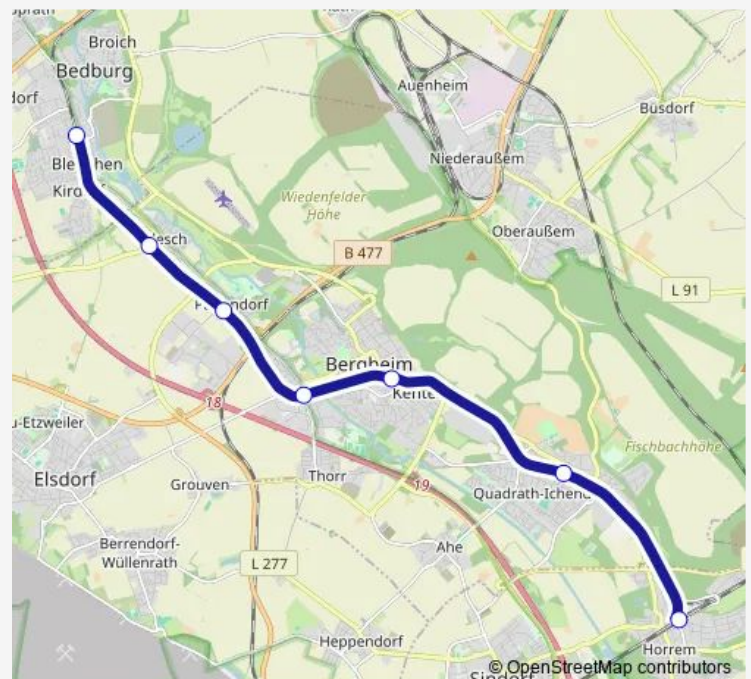

Direction

Köln Hbf — Kerpen Horrem Bf

3 stops

[Open route schedule](#)

Köln Hbf

Köln Bf Ehrenfeld

Kerpen Horrem Bf

Route schedule

Köln Hbf — Kerpen Horrem Bf

Monday	—
Tuesday	—
Wednesday	—
Thursday	—
Friday	03:49
Saturday	—
Sunday	—

Route info

Direction: Köln Hbf

Stops: 3

Trip Duration: 1 hour 5 min

Direction

Kerpen Horrem Bf — Bedburg Bf

7 stops

[Open route schedule](#)

Kerpen Horrem Bf

Bergheim Quadrath-Ichendorf Bf

Bergheim Bf

Bergheim Zieverich Bf

Bergheim Paffendorf Bf

Bergheim Glesch Bf

Bedburg Bf

Route schedule

Kerpen Horrem Bf — Bedburg Bf

Monday	20:48
Tuesday	20:48
Wednesday	20:48
Thursday	20:48
Friday	19:53-20:48
Saturday	—
Sunday	—

Route info

Direction: Kerpen Horrem Bf

Stops: 7

Trip Duration: 0 hour 34 min