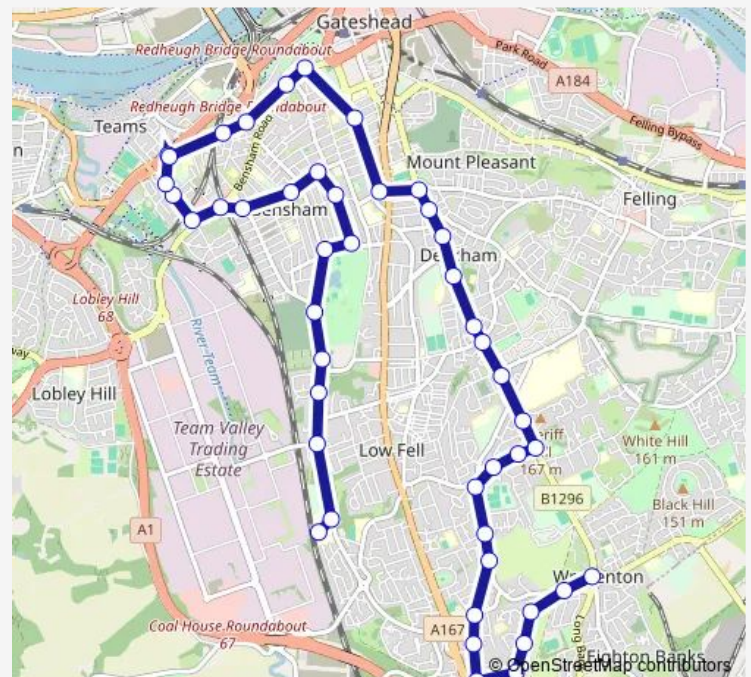

Whitehall Road-Brighton Road

Saltwell Road-Stephenson Street

Lobley Hill Road-Newbury Place

Victoria Road-Lobley Hill Road

Victoria Road-Queen Street

Victoria Road

A184 Slip Road

Derwentwater Road-Teams Club

Thursday 16:30

Friday —

Saturday —

Sunday —

Route info

Direction: Grace College

Stops: 46

Trip Duration: 0 hour 35 min

Old Durham Road

Sheriffs Highway-Springfield Place

Sheriff's Highway-Three Tuns Ph

Queen Elizabeth Hospital

Queen Elizabeth Hospital

Old Durham Road-Beacon Lough Road

Beacon Lough Road-Wythburn

Beacon Lough Road-Carnforth Gardens