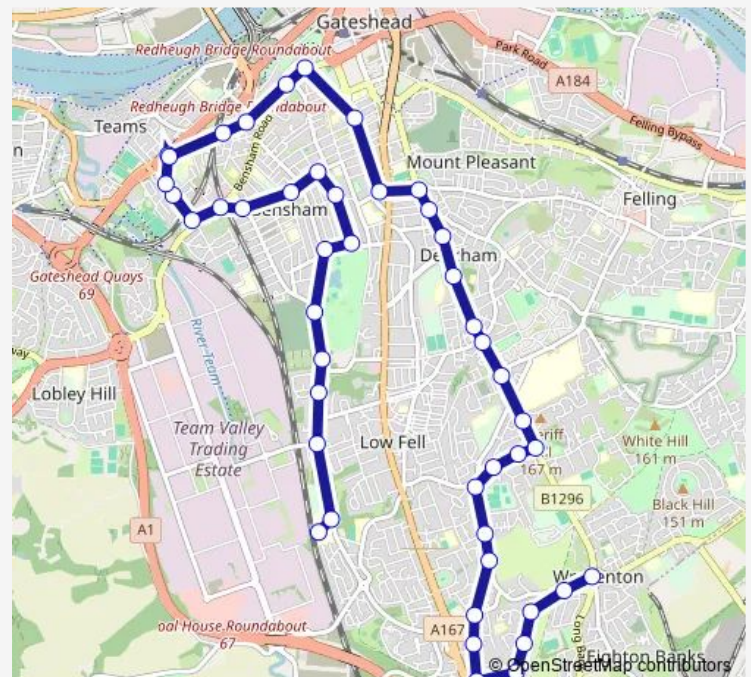

Whitehall Road-Brighton Road

Saltwell Road-Stephenson Street

Lobley Hill Road-Newbury Place

Victoria Road-Lobley Hill Road

Victoria Road-Queen Street

Victoria Road

A184 Slip Road

Derwentwater Road-Teams Club

Thursday 16:30

Friday —

Saturday —

Sunday —

Route info

Direction: Grace College

Stops: 46

Trip Duration: 0 hour 35 min

Sheriffs Highway-Springfield Place

Sheriff's Highway-Three Tuns Ph

Queen Elizabeth Hospital

Queen Elizabeth Hospital

Old Durham Road-Beacon Lough Road

Beacon Lough Road-Wythburn

Beacon Lough Road-Carnforth Gardens