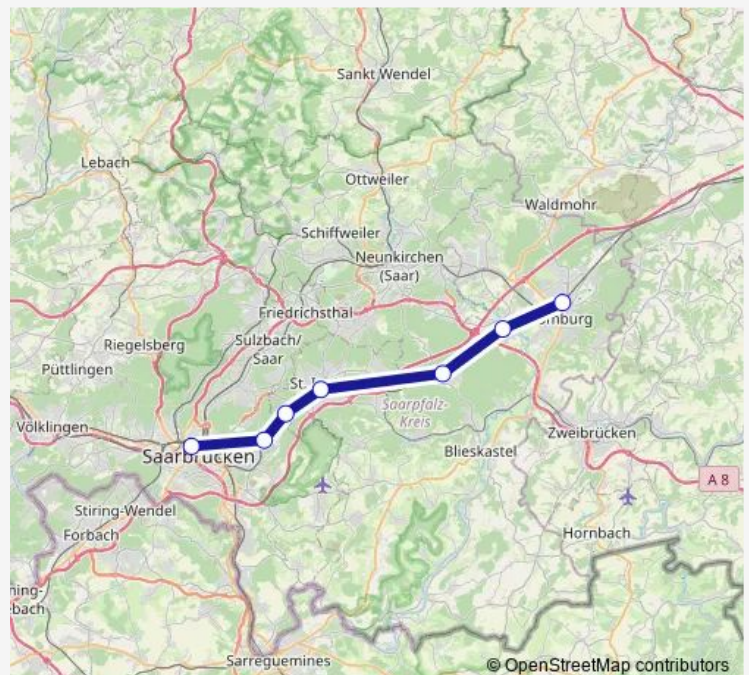

Bus Rb70

[Go to website](#)

Direction

Hauptbahnhof, Saarbrücken — Hauptbahnhof, Homburg

7 stops

[Open route schedule](#)

Hauptbahnhof, Saarbrücken

Scheidt Bahnhof, Saarbrücken

Bahnhof, Rentrish St.Ingbert

Bahnhof, St.Ingbert

Kaiserstr., Kirkel

Bahnhof, Limbach Kirkel

Hauptbahnhof, Homburg

Route schedule

Hauptbahnhof, Saarbrücken — Hauptbahnhof, Homburg

Monday —

Tuesday 22:05

Wednesday —

Thursday —

Friday —

Saturday —

Sunday —

Route info

Direction: Hauptbahnhof, Saarbrücken

Stops: 7

Trip Duration: 0 hour 53 min

Rb70

BusMaps