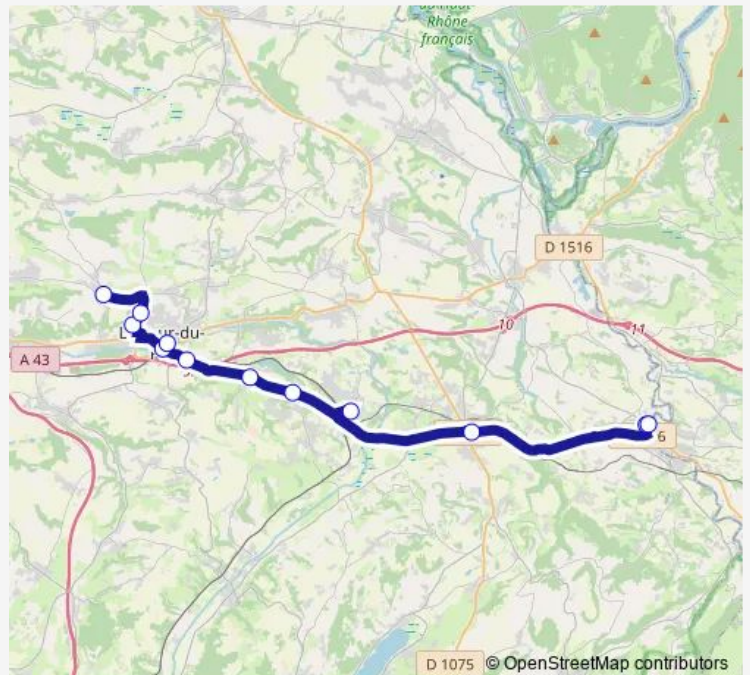

Direction

Eglise — Lycee Pravaz

12 stops

[Open route schedule](#)

- Eglise
- Mollard-Maillet
- Place
- Place Thevenon
- Lycee Elie Cartan
- RUE Pasteur (Sncf)
- LE Village
- LES Variots
- Ferrard
- RUE D'Italie
- College J. D'ARC - C.E.Rural
- Lycee Pravaz

Route schedule

Eglise — Lycee Pravaz

Monday	06:57
Tuesday	06:57
Wednesday	06:57
Thursday	06:57
Friday	06:57
Saturday	—
Sunday	—

Route info

Direction: Eglise

Stops: 12

Trip Duration: 0 hour 45 min

Pbe06 — LA T. PIN-ST Didier-Pont DE Beauvoisin

Direction

College J. D'ARC - C.E.Rural — Eglise

12 stops

[Open route schedule](#)

College J. D'ARC - C.E.Rural

Lycee Pravaz

RUE D'Italie

Ferrard

Thursday 17:20

Friday 17:20

Saturday —

Sunday —

Route info

Direction: College LE Guillon

Stops: 18

Trip Duration: 1 hour 3 min