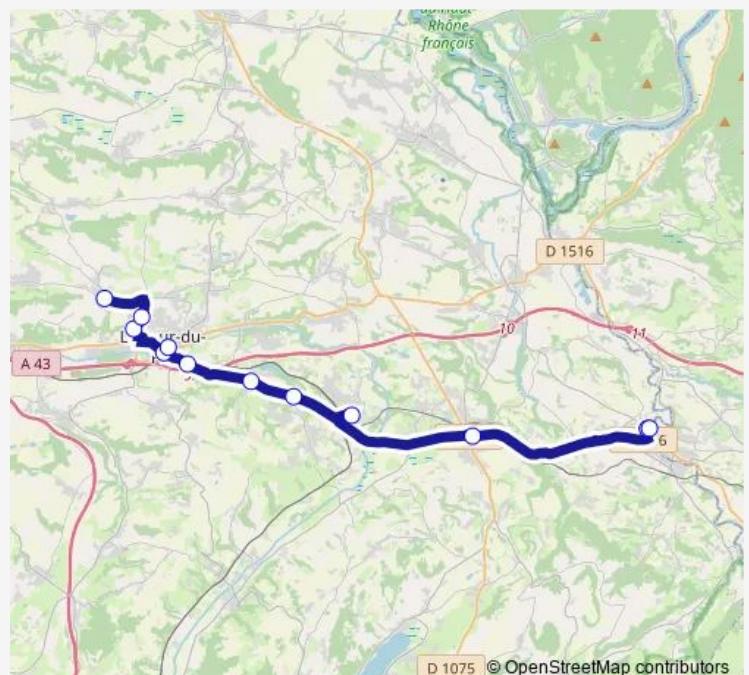

### Route schedule

College LE Guillon — LES Hauts DE ST Roch

Monday —

Tuesday —

Wednesday 12:10

Thursday —

Friday —

Saturday —

### Route info

Direction: College LE Guillon

Stops: 18

Trip Duration: 0 hour 53 min

## Route info

Direction: Eglise

Stops: 12

Trip Duration: 0 hour 45 min