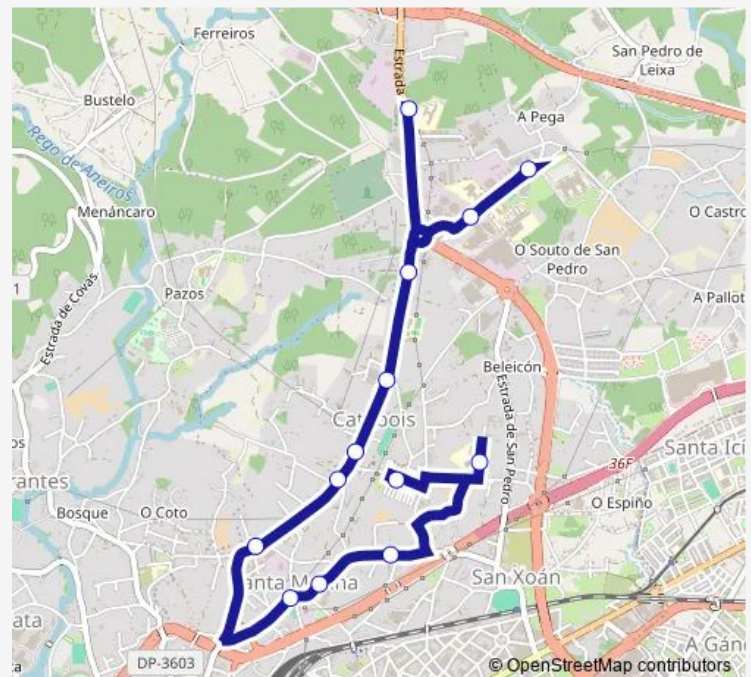

Ceip SAN Xoán DE Filgueir

San Pablo

**Route schedule**

Hospital Novoa Santos — San Pablo

Monday 08:38

Tuesday 08:38

Wednesday 08:38

Thursday 08:38

Friday 08:38

Saturday —

Sunday —

**Route info**

Direction: Hospital Novoa Santos

Stops: 13

Trip Duration: 0 hour 18 min

■ XG642006 — San Pablo - Hospital Novoa Santos

## Direction

San Pablo — Hospital Novoa Santos

13 stops

[Open route schedule](#)

San Pablo

Ceip SAN Xoán DE Filgueir

STA Mariña Bodegon

STA Mariña Marquesin

## Route schedule

San Pablo — Hospital Novoa Santos

Monday 14:08

Tuesday 14:08

Wednesday 14:08

Thursday 14:08

Friday 14:08

Saturday —