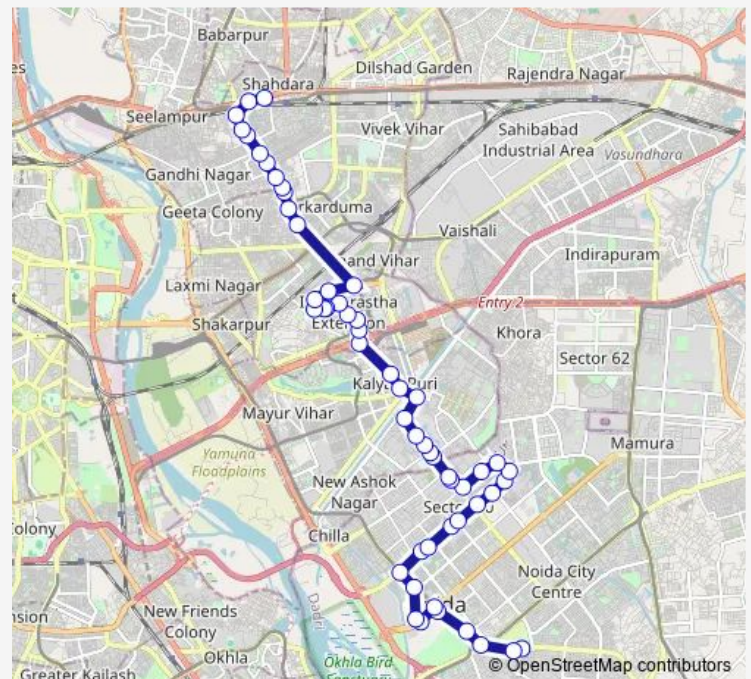

Noida Sector 56

Metro Hospital

Noida Sect 12 A Block

Route schedule

Noida Sec 43 Police Chowki — Shahdara Terminal

Monday 05:10-20:30

Tuesday 05:10-20:30

Wednesday 05:10-20:30

Thursday 05:10-20:30

Friday 05:10-20:30

Saturday 05:10-20:30

Sunday 05:10-20:30

Route info

Direction: Noida Sec 43 Police Chowki

Stops: 54

Trip Duration: 1 hour 26 min