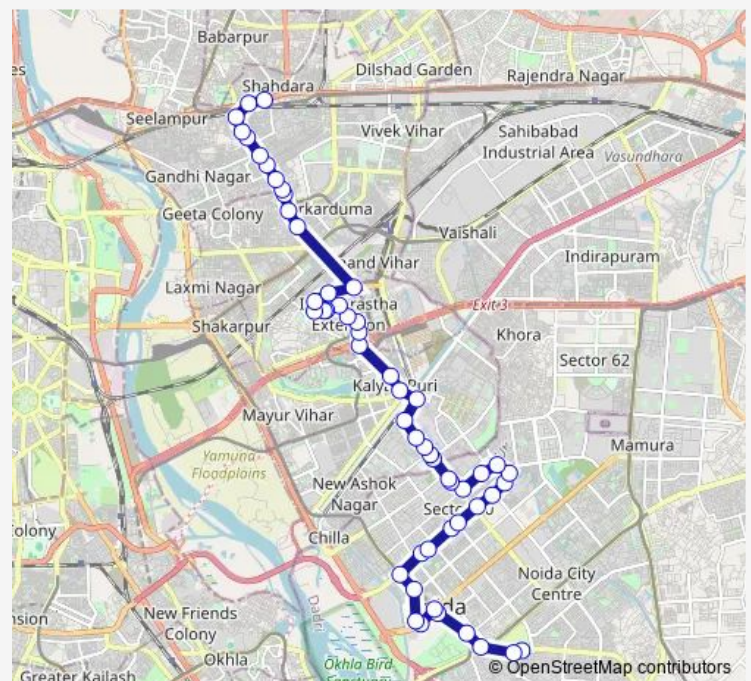

Noida Sector 56

Metro Hospital

Noida Sect 12 A Block

Route schedule

Noida Sec 43 Police Chowki — Shahdara Terminal

Monday 05:10-20:30

Tuesday 05:10-20:30

Wednesday 05:10-20:30

Thursday 05:10-20:30

Friday 05:10-20:30

Saturday 05:10-20:30

Sunday 05:10-20:30

Route info

Direction: Noida Sec 43 Police Chowki

Stops: 54

Trip Duration: 1 hour 26 min

319adown

BusMaps

Noida Sector 8

Jhund Pura Sec 11

Mayur Vihar Phase-3 Xing Brd

Mayur vihar Phase-III Crossing

Ganpati Mandir

Fire Station