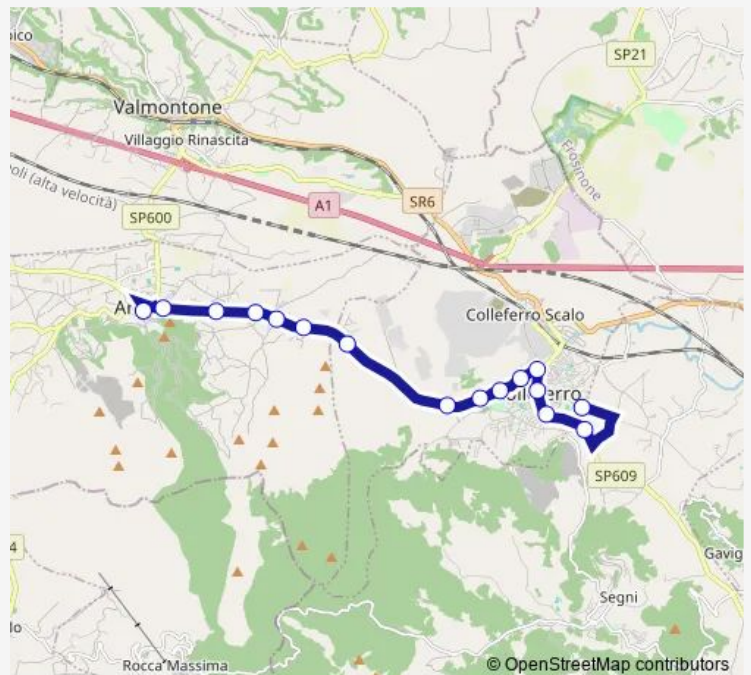

Colleferro | Corso Turati Viale Europa # f14392

Colleferro | Ospedale # f14734

Colleferro | Largo Oberdan # f4932

Colleferro | Via Esplosivi (ASL) # f000024

Colleferro | Via Latina Via Esplosivi # f13668

Colleferro | Via Latina Viale Caduti '38 # f13669

Colleferro | Via Latina (Km 6) # f13670

Colleferro | Quarto Chilometro # f13672

Ardena | Via Latina (Km 3) # f13673

Ardena | Via Latina Via Maiorana # f13674

Ardena | Via Latina Via Schiavo # f13675

Ardena | Via Latina Via Valli # f13676

Ardena | Via Latina Via Borghese # f000077

Ardena | Piazza Colombo # f13659

Route schedule

Colleferro | Via Latina (Itis) # f14391 — Ardena | Piazza Colombo # f13659

Monday	13:20
Tuesday	13:20
Wednesday	13:20
Thursday	13:20
Friday	13:20
Saturday	12:25
Sunday	—

Route info

Direction: Colleferro | Via Latina (Itis) # f14391

Stops: 16

Trip Duration: 0 hour 20 min

Colleferro - Ardena # Cf99a

Bus time schedules and route maps are available in an offline PDF at busmaps.com. Use the busmaps.com website to see live bus times, train schedule or subway schedule, and step-by-step directions for all public transit in Colleferro