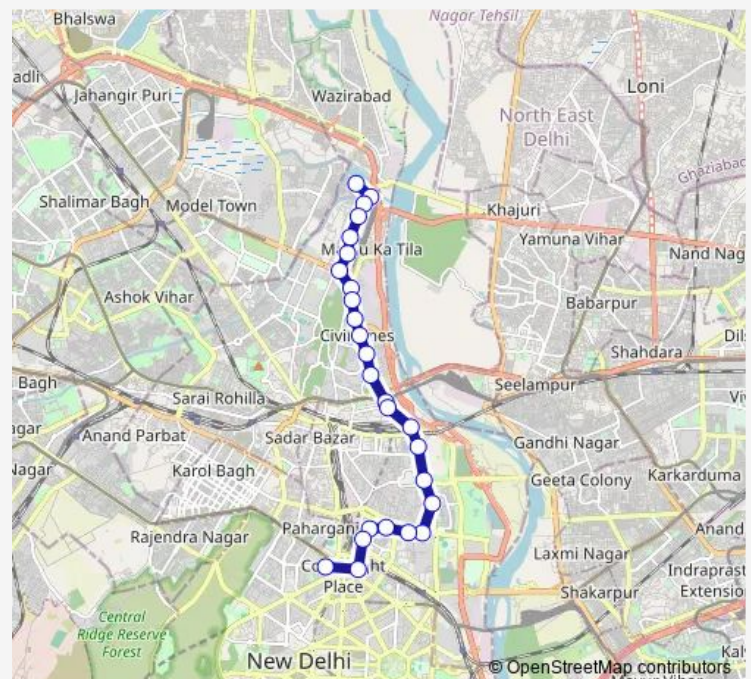

Darya Ganj

Delhi Gate (JLN Marg)

Lnjp Hospital

Route schedule

Nehru Vihar — Shivaji Stadium Terminal

Monday 07:00-22:00

Tuesday 07:00-22:00

Wednesday 07:00-22:00

Thursday 07:00-22:00

Friday 07:00-22:00

Saturday 07:00-22:00

Sunday 07:00-22:00

Route info

Direction: Nehru Vihar

Stops: 26

Trip Duration: 0 hour 47 min

272down

BusMaps

Zakir Husain College

Vivekanand Marg / Minto Road

Shivaji Park

Super Bazar

Shivaji Stadium Terminal

272down Bus time schedules and route maps are available in an offline PDF at busmaps.com. Use the busmaps.com website to see live bus times, train schedule or subway schedule, and step-by-step directions for all public transit in Delhi