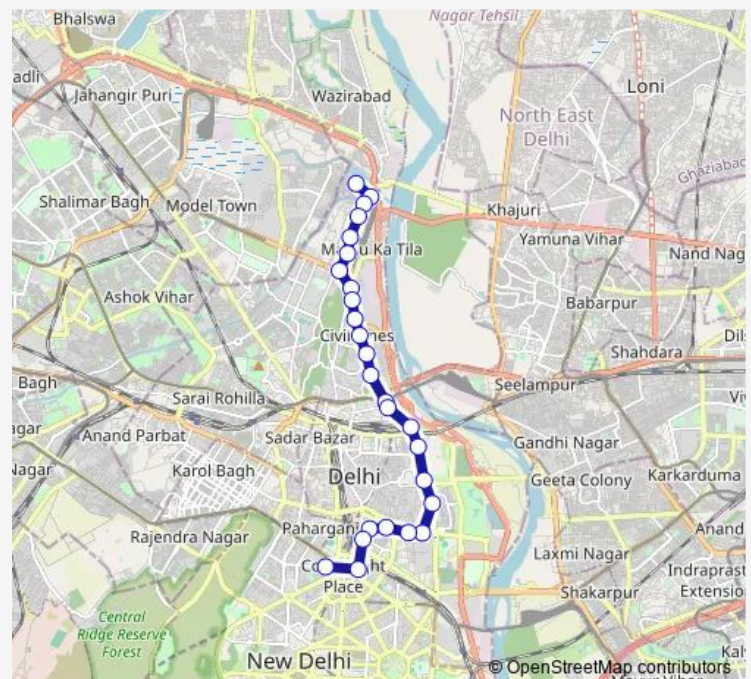

Darya Ganj

Delhi Gate (JLN Marg)

Lnjp Hospital

Route schedule

Nehru Vihar — Shivaji Stadium Terminal

Monday 07:00-22:00

Tuesday 07:00-22:00

Wednesday 07:00-22:00

Thursday 07:00-22:00

Friday 07:00-22:00

Saturday 07:00-22:00

Sunday 07:00-22:00

Route info

Direction: Nehru Vihar

Stops: 26

Trip Duration: 0 hour 47 min

272down

BusMaps

Zakir Husain College

Vivekanand Marg / Minto Road

Shivaji Park

Super Bazar

Shivaji Stadium Terminal

272down Bus time schedules and route maps are available in an offline PDF at busmaps.com. Use the busmaps.com website to see live bus times, train schedule or subway schedule, and step-by-step directions for all public transit in Delhi