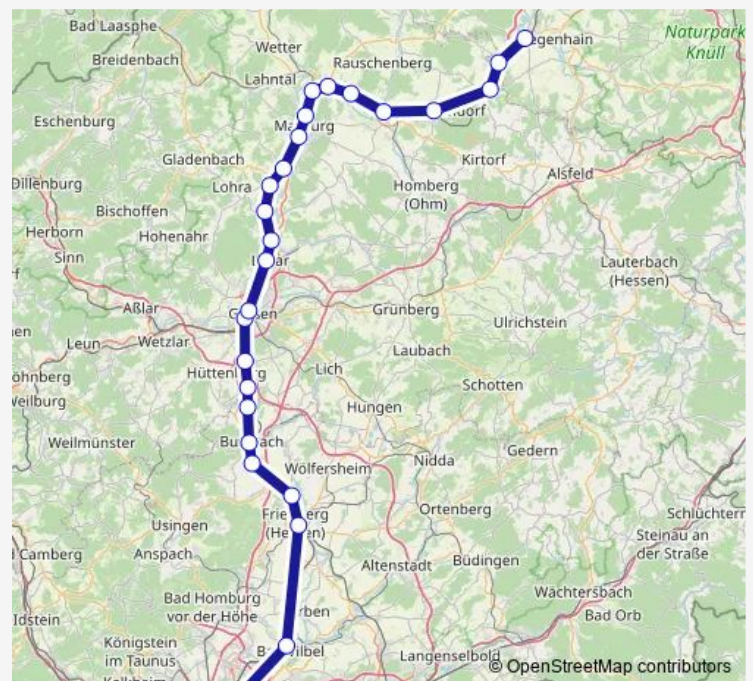

Thursday 04:48-17:11

Friday 17:11

Saturday —

Sunday —

Route info

Direction: Schwalmstadt-Treysa Bahnhof

Stops: 27

Trip Duration: 2 hour 14 min