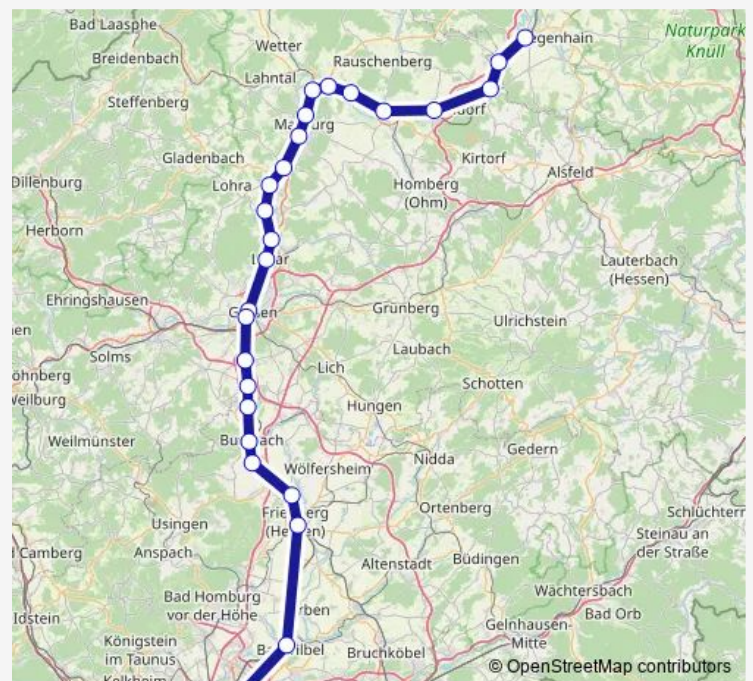

Thursday 17:11

Friday 17:11

Saturday —

Sunday —

Route info

Direction: Schwalmstadt-Treysa Bahnhof

Stops: 27

Trip Duration: 2 hour 14 min