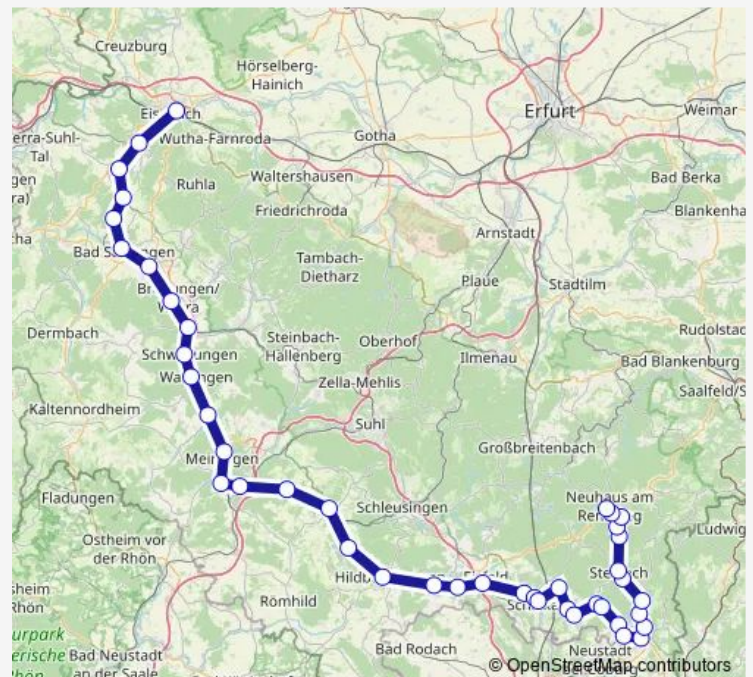

### Route schedule

Neuhaus am Rennweg — Eisenach Hbf

Monday 04:56-22:18

Tuesday 04:56-22:18

Wednesday 04:56-22:18

Thursday 04:56-22:18

Friday 04:56-22:18

Saturday 07:02-22:18

### Route info

Direction: Neuhaus am Rennweg

Stops: 42

Trip Duration: 3 hour 31 min

■ RB41

Eisfeld

Harras (Thüringen)

Veilsdorf