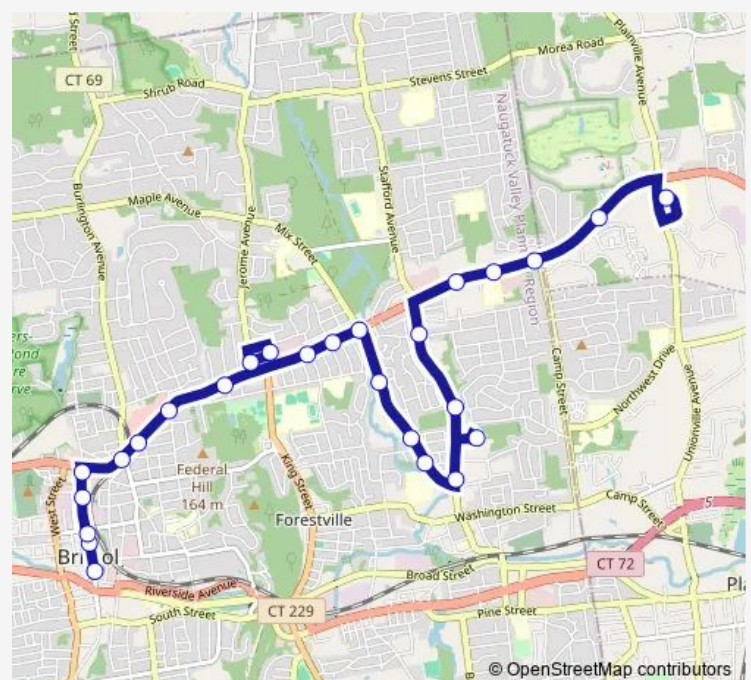

Stafford Ave @ Mountain View Ave

### Route info

Direction: North Main St @ Hope St

Stops: 26

Trip Duration: 0 hour 25 min

541 — Bristol Local

Farmington Ave @ Hartford Health Go Health Urgent Care

Farmington Ave @ Eblens

Farmington Ave @ Camp St