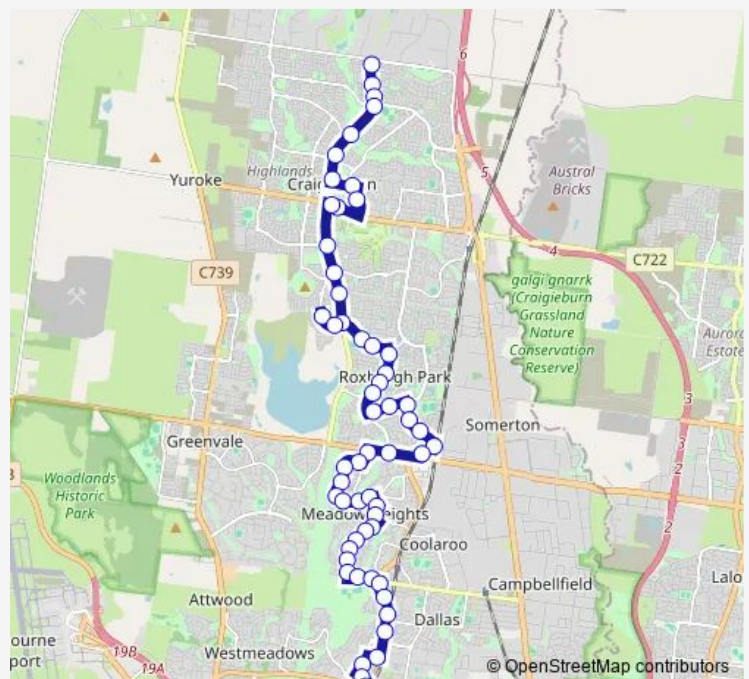

Monday 05:43-21:18

Tuesday 05:43-21:18

Wednesday 05:43-21:18

Thursday 05:43-21:18

Friday 05:43-21:18

Saturday 06:11-20:55

Sunday 08:09-20:23

Route info

Direction: Mt Ridley Rd/Aitken Bvd (Craigieburn)

Stops: 57

Trip Duration: 1 hour 10 min

541 — Craigieburn North (Mt Ridley Rd) - Broadmeadows Station

McKenzie Cres/Roxburgh Park Dr (Roxburgh Park)

St Clair Bvd/Roxburgh Park Dr (Roxburgh Park)