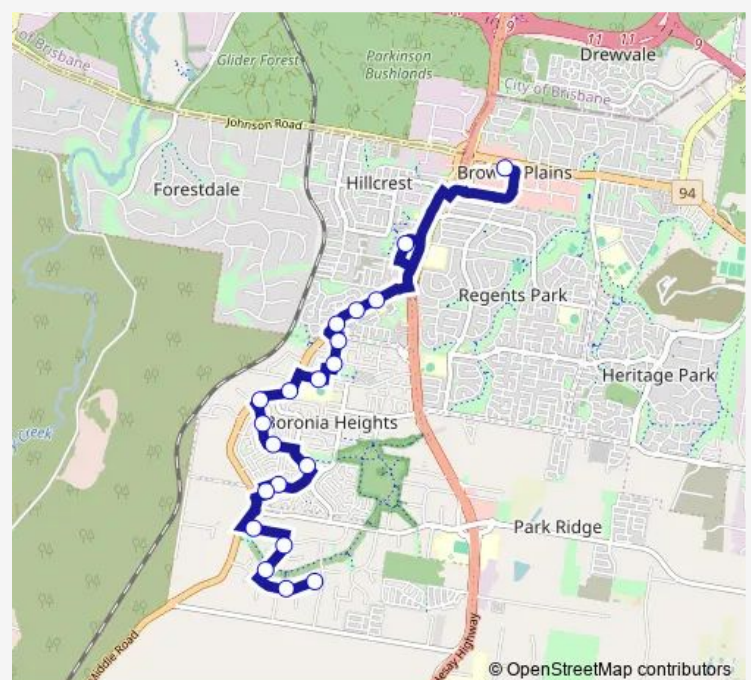

Middle Rd at Hillview Dr

Middle Rd at Wineglass Dr

Greenbank RSL park 'n' ride

Grand Plaza Shopping Centre (Sth Car Park)

Route schedule

Talinga Drive near Mount Lindesay Hwy — Browns Plains station, stop 1a

Monday —

Tuesday —

Wednesday —

Thursday —

Friday —

Saturday 08:27

Sunday —

Route info

Direction: Talinga Drive near Mount Lindesay Hwy

Stops: 22

Trip Duration: 0 hour 31 min

541 — Greenbank - Browns Plains via Boronia Heights

Browns Plains station, stop 1a

Direction

Talinga Drive near Mount Lindesay Hwy — Browns Plains station, stop 1a

22 stops

[Open route schedule](#)

Talinga Drive near Mount Lindesay Hwy

Andrew Rd near Mount Lindesay Hwy

Birdsville St near Andrew Rd

Lenjons Rd near Birdsville St

Carlton Rd near Middle Rd

Wild St near Cunningham Dr