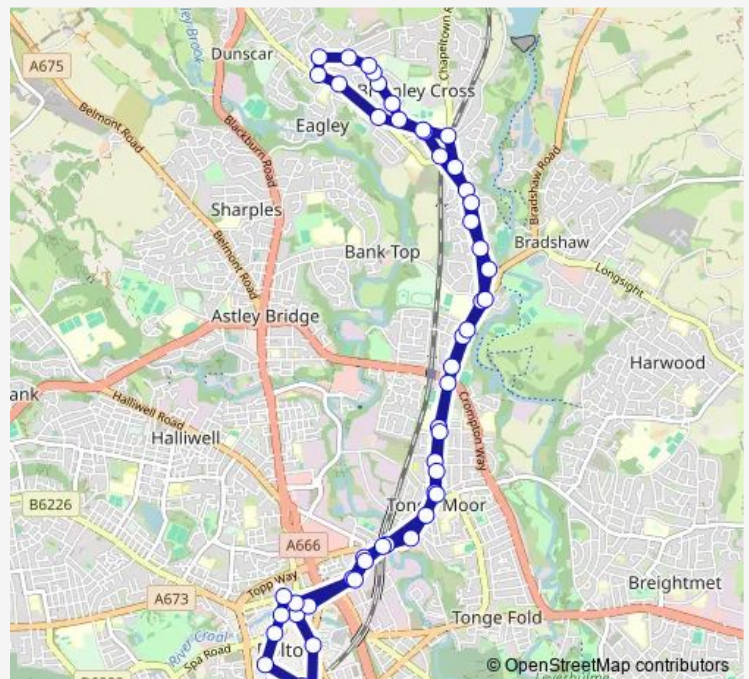

Thursday 08:12-14:50

Friday 08:12-14:50

Saturday —

Sunday —

Route info

Direction: Bolton Interchange

Stops: 49

Trip Duration: 0 hour 58 min

■ 541 — Bolton - Bromley Cross

Stonesteads Way

Stonesteads Drive

Boonfields

Hospital Road

Hospital Road

Hough Lane

Rose Hill Drive

Turton High School

Bromley Cross Rail Station

Shady Lane

Rigby Lane

Kershaw Street

Oaks Lane

Danesbury Road

Bolton Castle

Direction: Bolton Interchange

Stops: 50

Trip Duration: 0 hour 44 min

Hospital Road

Hospital Road

Hough Lane

Rose Hill Drive

Turton High School