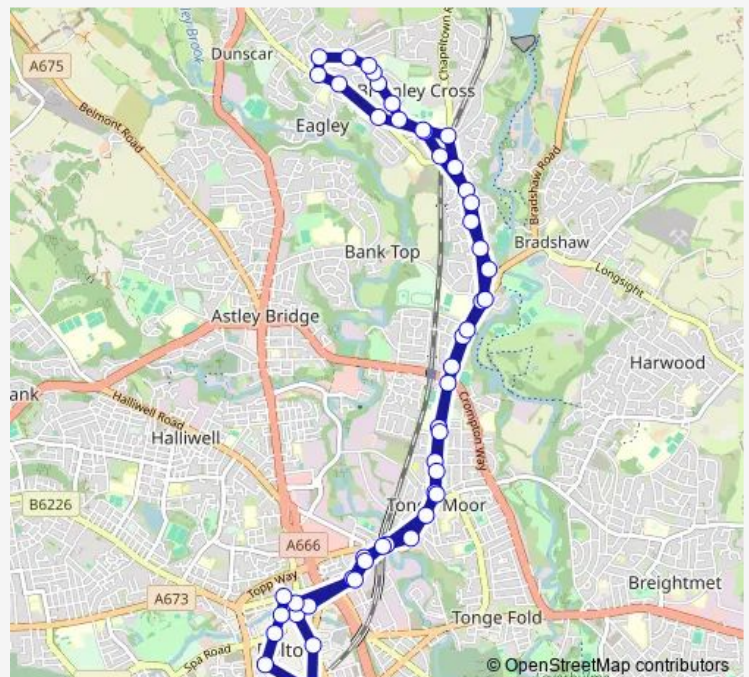

Thursday 08:12-14:50

Friday 08:12-14:50

Saturday —

Sunday —

Route info

Direction: Bolton Interchange

Stops: 49

Trip Duration: 0 hour 58 min

■ 541 — Bolton - Bromley Cross

Stonesteads Way

Stonesteads Drive

Boonfields

Hospital Road

Hospital Road

Hough Lane

Rose Hill Drive

Turton High School

Bromley Cross Rail Station

Shady Lane

Rigby Lane

Kershaw Street

Oaks Lane

Danesbury Road

Bolton Castle