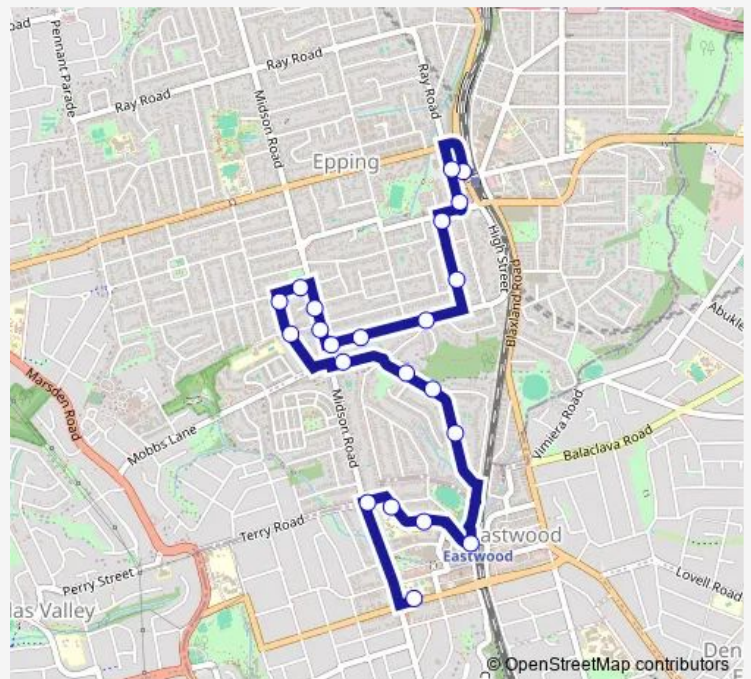

Bus 541 Eastwood to Epping

[Go to website](#)

Direction

Eastwood Public School, Rowe St — Epping Station, Beecroft Rd, Stand H

20 stops

[Open route schedule](#)

- Eastwood Public School, Rowe St
- St Kevin's Primary School, Hillview Rd
- Marist College, Hillview Rd
- Eastwood Station, West Pde, Stand A
- Eastwood Station, West Pde, Stand B
- Eastwood Av After Harley Cres
- Eastwood Av Opp Cocos Av
- Eastwood Av After Rothwell St
- Eastwood Av Before Midson Rd
- Edenlee St At Chelmsford Av
- Edenlee St At Dunlop St
- Dunlop St Before Midson Rd
- Midson Rd At Francis St
- Midson Rd At Chesterfield Rd
- Chesterfield Rd After Midson Rd
- Chesterfield Rd Opp Epping Av
- Victoria St At Chelmsford Av
- Victoria St At William St
- Victoria St At Bridge St
- Epping Station, Beecroft Rd, Stand H

Route schedule

Eastwood Public School, Rowe St — Epping Station, Beecroft Rd, Stand H

Monday	15:15
Tuesday	15:15
Wednesday	15:15
Thursday	15:15
Friday	15:15
Saturday	—
Sunday	—

Route info

Direction: Eastwood Public School, Rowe St

Stops: 20

Trip Duration: 0 hour 24 min

541 — Eastwood to Epping

Direction

Epping Station, Beecroft Rd, Stand F — Eastwood Public School, Rutledge St

22 stops

[Open route schedule](#)

Epping Station, Beecroft Rd, Stand F

Monday 06:37-18:54

Tuesday 06:37-18:54

Wednesday 06:37-18:54

Thursday 06:37-18:54

Friday 06:37-18:54

Saturday —

Sunday —

Route info