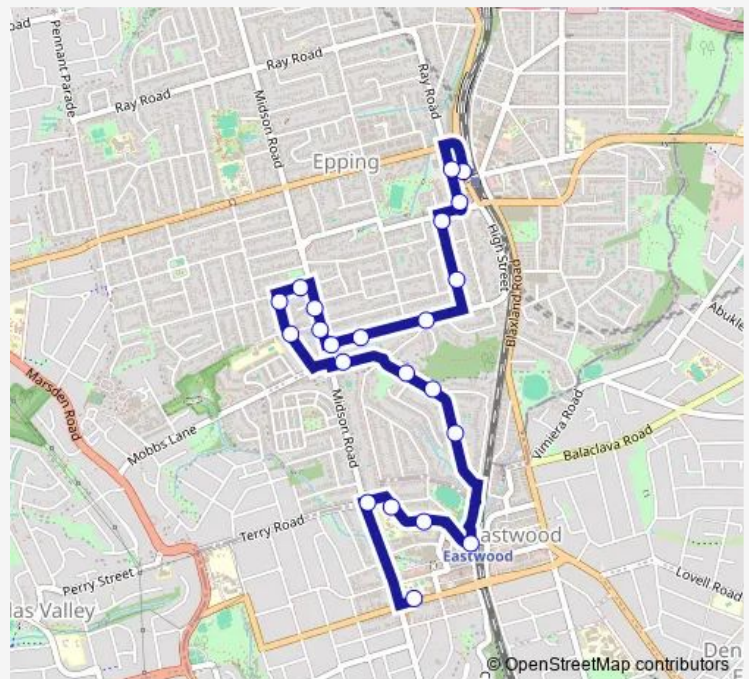

Bus 541 Eastwood to Epping

[Go to website](#)

Direction

Eastwood Public School, Rowe St — Epping Station, Beecroft Rd, Stand H

20 stops

[Open route schedule](#)

- Eastwood Public School, Rowe St
- St Kevin's Primary School, Hillview Rd
- Marist College, Hillview Rd
- Eastwood Station, West Pde, Stand A
- Eastwood Station, West Pde, Stand B
- Eastwood Av After Harley Cres
- Eastwood Av Opp Cocos Av
- Eastwood Av After Rothwell St
- Eastwood Av Before Midson Rd
- Edenlee St At Chelmsford Av
- Edenlee St At Dunlop St
- Dunlop St Before Midson Rd
- Midson Rd At Francis St
- Midson Rd At Chesterfield Rd
- Chesterfield Rd After Midson Rd
- Chesterfield Rd Opp Epping Av
- Victoria St At Chelmsford Av
- Victoria St At William St
- Victoria St At Bridge St
- Epping Station, Beecroft Rd, Stand H

Route schedule

Eastwood Public School, Rowe St — Epping Station, Beecroft Rd, Stand H

Monday	15:15
Tuesday	15:15
Wednesday	15:15
Thursday	15:15
Friday	15:15
Saturday	—
Sunday	—

Route info

Direction: Eastwood Public School, Rowe St

Stops: 20

Trip Duration: 0 hour 24 min

541 — Eastwood to Epping

Direction

Epping Station, Beecroft Rd, Stand F — Eastwood Public School, Rutledge St

22 stops

[Open route schedule](#)

Epping Station, Beecroft Rd, Stand F

Monday 06:37-18:54

Tuesday 06:37-18:54

Wednesday 06:37-18:54

Thursday 06:37-18:54

Friday 06:37-18:54

Saturday —

Sunday —

Route info