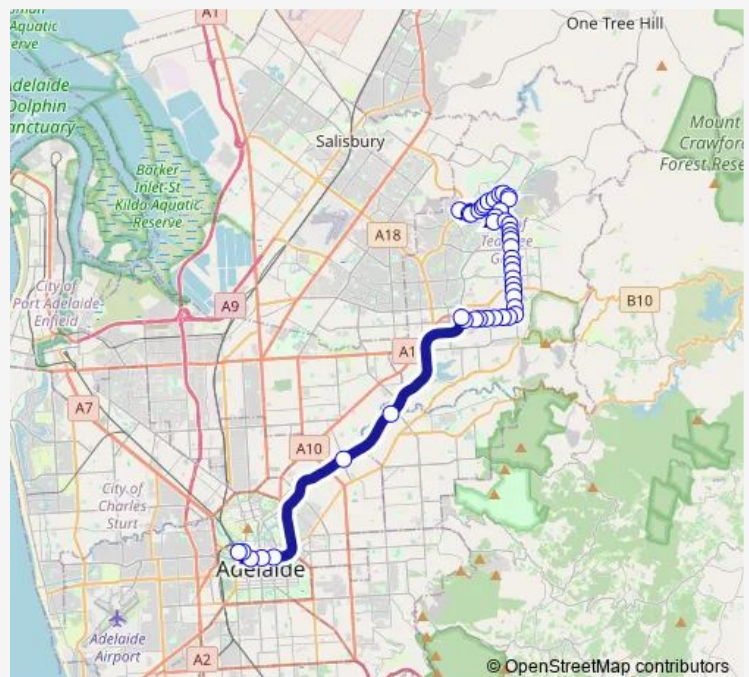

Stop 57 Hancock Rd - East side

Stop 56 Hancock Rd - East side

**Route schedule**

Zone B Golden Grove Interchange — Stop Y1 North Tce - South side

Monday 09:18-23:07

Tuesday 09:18-23:07

Wednesday 09:18-23:07

Thursday 09:18-23:07

Friday 09:18-23:07

Saturday 07:56-23:07

Sunday 07:53-23:07

**Route info**

Direction: Zone B Golden Grove Interchange

Stops: 45

Trip Duration: 0 hour 53 min

541 — Golden Grove Interchange and Fairview Park to City **BusMaps**

Stop 55 Hancock Rd - East side

Stop 54 Hancock Rd - East side

Stop 53 Hancock Rd - East side

Stop 52 Hancock Rd - East side

Stop 51 Hancock Rd - East side

Stop 43E Smart Rd - South side

Stop 43D Smart Rd - South side

Stop 43C Smart Rd - South side

Stop 43B Smart Rd - South side

Zone C Tea Tree Plaza Interchange - West side

Zone C Paradise Interchange - South East side