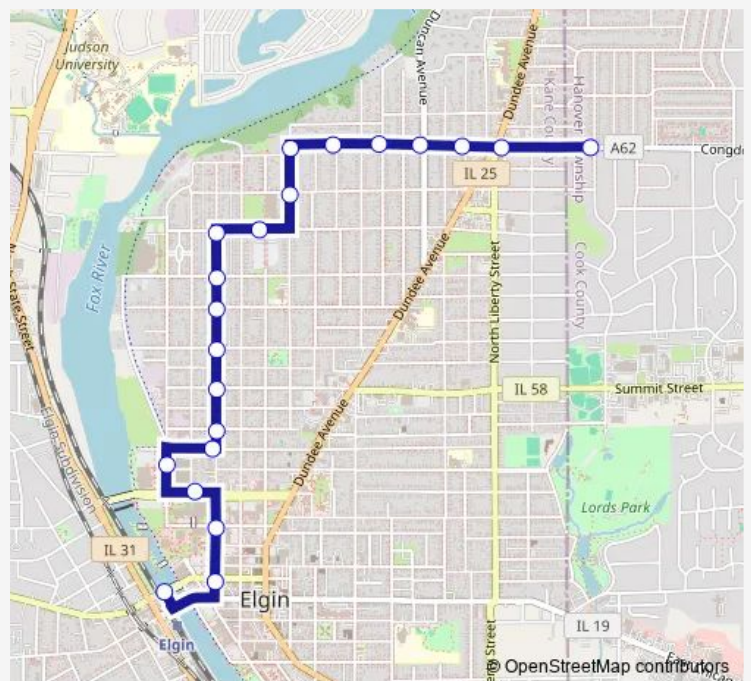

Douglas Ave & Lincoln Ave

Douglas Ave & Slade Ave

Slade Ave & Center St

Prospect Blvd & Cooper Ave

Prospect Blvd & Congdon Ave

Congdon Ave & Augusta Ave

Congdon Ave & Cedar Ave

Congdon Ave & Duncan Ave

Congdon Ave & Morton Ave

Congdon Ave & Dundee Ave

Congdon Ave & Hiawatha Dr

**Route schedule**

Elgin Transportation Center Bay 2 — Congdon Ave & Hiawatha Dr

Monday	06:00-20:15
Tuesday	06:00-20:15
Wednesday	06:00-20:15
Thursday	06:00-20:15
Friday	06:00-20:15
Saturday	07:15-18:15
Sunday	—

**Route info**

Direction: Elgin Transportation Center Bay 2

Stops: 21

Trip Duration: 0 hour 12 min

541 — Northeast Elgin

## Direction

Congdon Ave & Hiawatha Dr — Elgin Transportation Center Bay 2

26 stops

[Open route schedule](#)

Congdon Ave & Hiawatha Dr

Hiawatha Dr & Cooper Ave

Hiawatha Dr & Hiawatha Ct

Hiawatha Dr & Algona Ave