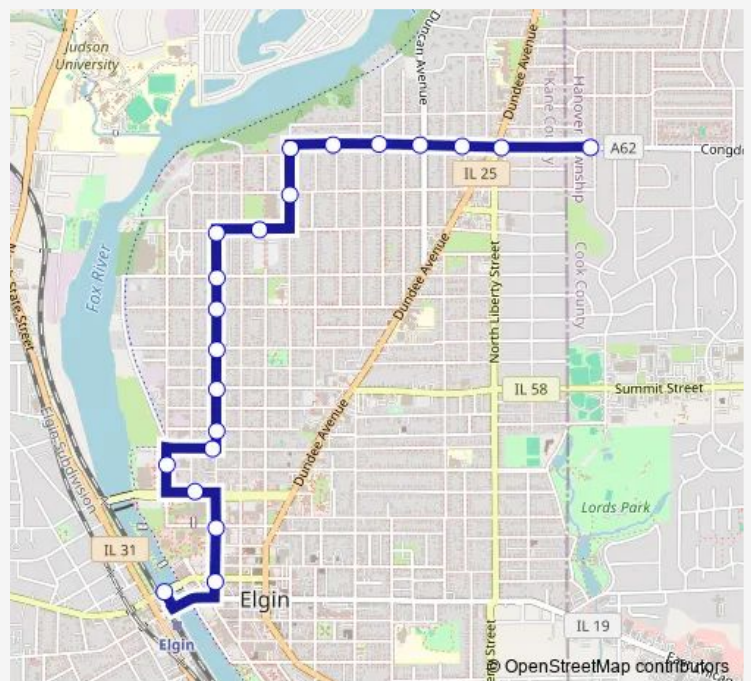

Congdon Ave & Morton Ave

Congdon Ave & Dundee Ave

Congdon Ave & Hiawatha Dr

### Route schedule

Elgin Transportation Center Bay 2 — Congdon Ave & Hiawatha Dr

Monday	06:00-20:15
Tuesday	06:00-20:15
Wednesday	06:00-20:15
Thursday	06:00-20:15
Friday	06:00-20:15
Saturday	07:15-18:15
Sunday	—

### Route info

Direction: Elgin Transportation Center Bay 2

Stops: 21

Trip Duration: 0 hour 12 min

541 — Northeast Elgin

## Direction

Congdon Ave & Hiawatha Dr — Elgin Transportation Center Bay 2

26 stops

[Open route schedule](#)

Congdon Ave & Hiawatha Dr

Hiawatha Dr & Cooper Ave

Hiawatha Dr & Hiawatha Ct

Hiawatha Dr & Algona Ave