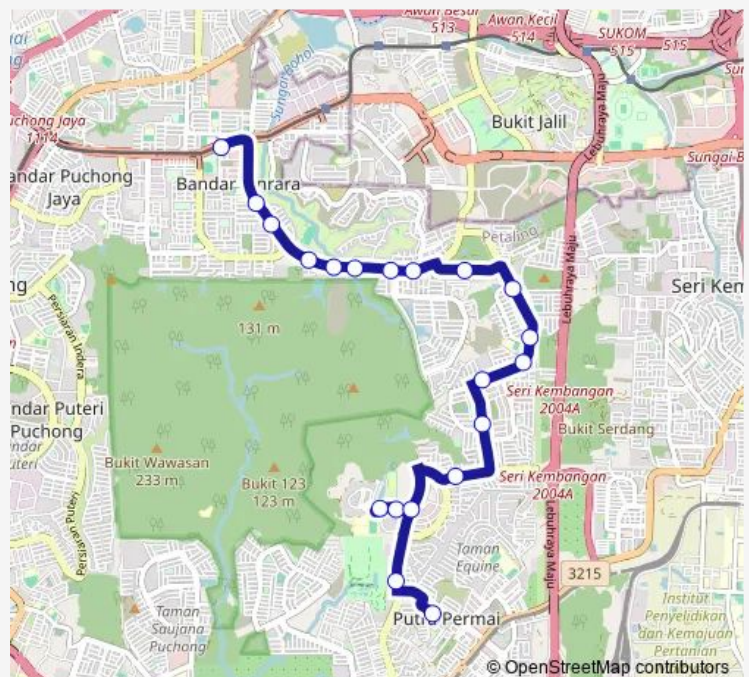

Route schedule

Sj213 Hentian Putra Permai — (M) Sj398 LRT BK 5

Monday 06:00-23:30

Tuesday 06:00-23:30

Wednesday 06:00-23:30

Thursday 06:00-23:30

Friday 06:00-23:30

Saturday 06:00-23:30

Sunday 06:00-23:30

Route info

Direction: Sj213 Hentian Putra Permai

Stops: 20

Trip Duration: 0 hour 50 min

541 — Putra Permai ~ Stesen LRT BK 5

541 Bus time schedules and route maps are available in an offline PDF at busmaps.com. Use the busmaps.com website to see live bus times, train schedule or subway schedule, and step-by-step directions for all public transit in Kuala Lumpur