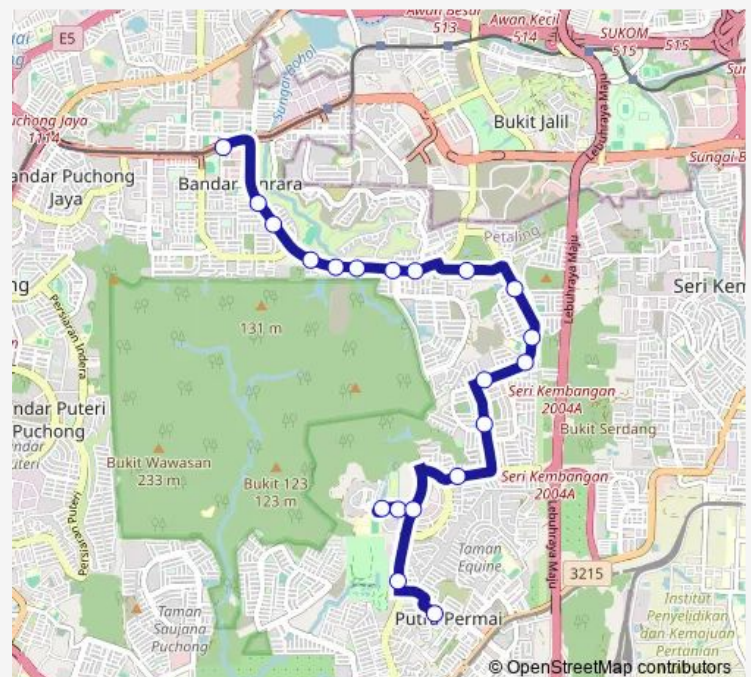

Direction

Sj213 Hentian Putra Permai — (M) Sj398 LRT BK 5

20 stops

[Open route schedule](#)

Sj213 Hentian Putra Permai

Pangsapuri SRI Indah

Desaminium Flora

SMK Taman Desaminium

Flat Lestari Perdana 2 (Opp)

Lp8

Sj702 PUJ 4 Taman Puncak Jalil

PUJ 6

Perumahan PUJ 6/10

PUJ 7

Taman Puncak Jalil

Sj372 Pangsapuri Enggang

Sj373 Simfoni Kinrara

Sj379 Melody Kinrara

(M) Sj380 Perumahan Melody

Sj381 Perumahan Hening

Sj382 Kinrara Golf Club (Opp)

Sj15 Kejuruteraan Bomba Kinrara

Sj395 Kinrara Golf Club (Barat)

(M) Sj398 LRT BK 5

Route schedule

Sj213 Hentian Putra Permai — (M) Sj398 LRT BK 5

Monday 06:00-23:30

Tuesday 06:00-23:30

Wednesday 06:00-23:30

Thursday 06:00-23:30

Friday 06:00-23:30

Saturday 06:00-23:30

Sunday 06:00-23:30

Route info

Direction: Sj213 Hentian Putra Permai

Stops: 20

Trip Duration: 0 hour 50 min

541 — Putra Permai ~ Stesen LRT BK 5