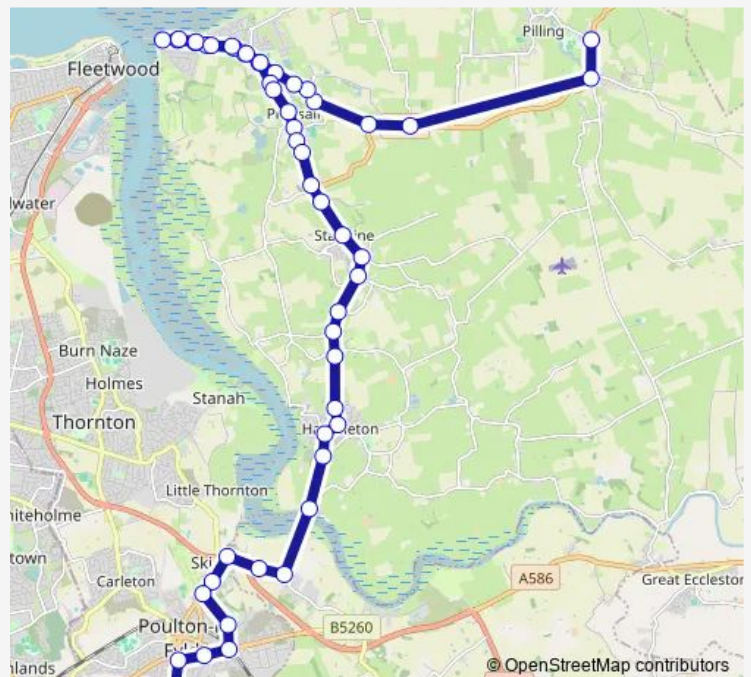

### Route schedule

Tayors Lane — Baines HS school only

Monday 07:25

Tuesday 07:25

Wednesday 07:25

Thursday 07:25

Friday 07:25

Saturday —

### Route info

Direction: Tayors Lane

Stops: 51

Trip Duration: 0 hour 55 min

541 — Pilling - Poulton High Schools

Police Stn

Ash Grove

Fordstone Avenue