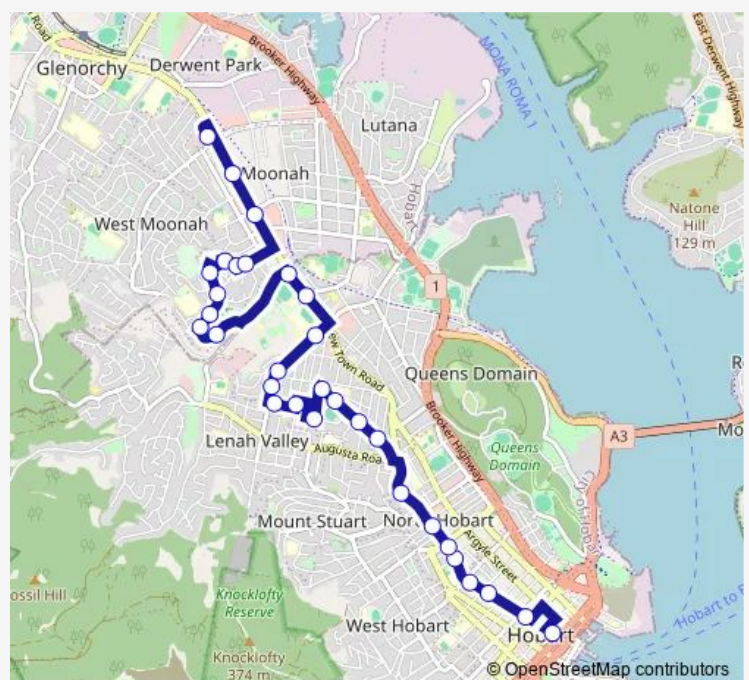

Oakley St (Jutland Village) In

No.1 Oakley St

Stop 15, No.65 Clare St

Stop 14, No.33 Clare St

Route schedule

Metro Springfield Stop A — (Set Down Only) Collins St opp. Elizabeth St Mall

Monday	08:05-15:45
Tuesday	08:05-15:45
Wednesday	08:05-15:45
Thursday	08:05-15:45
Friday	07:20-15:45
Saturday	—
Sunday	—

Route info

Direction: Metro Springfield Stop A

Stops: 32

Trip Duration: 0 hour 32 min

541

Stop 13, No.15 Clare St

Stop 9, Elizabeth St past Wilson St

Stop 8, No.411 Elizabeth St

Direction

Hobart City Interchange Stop B1 — Metro Springfield Stop A

31 stops

[Open route schedule](#)

Hobart City Interchange Stop B1

Stop 2, No.80 Elizabeth St

Stop 3, No.180 Elizabeth St

Stop 4, No.242 Elizabeth St

Trip Duration: 0 hour 30 min

Stop 29, No.10 Highfield St

Stop 30, No.16 Cavendish Rd

Stop 31, No.4 Cavendish Rd

20 Florence St

Stop 18, No.90 Main Rd (Moonah Shops)

Stop 19, No.164 Main Rd

Metro Springfield Stop A