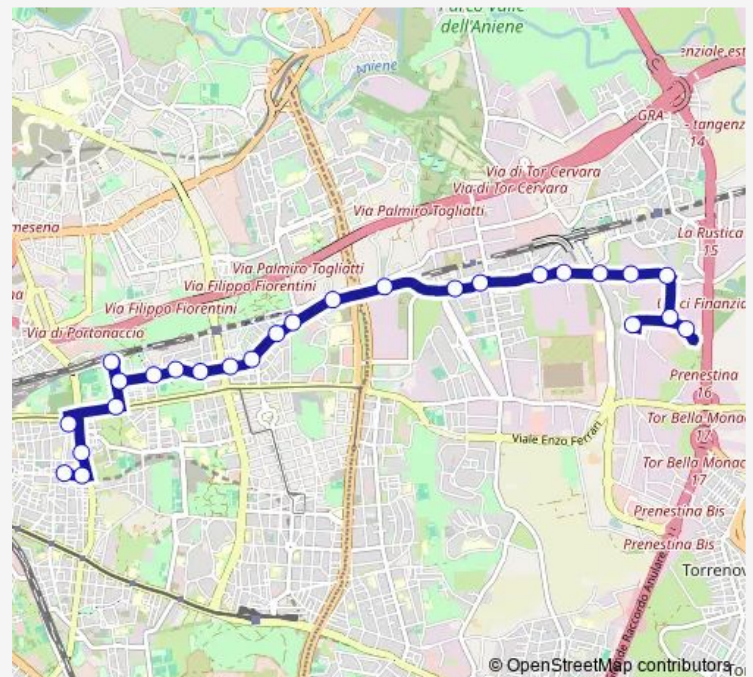

Collatina/Pontebba

Collatina/Sighele

Collatina/Grotta Di Gregna

Collatina/Cetra

Collatina/Martora

Collatina/Appiani

Collatina/DE Cupis (FI2)

Collatina/TOR Sapienza

Collatina/Birolli

Collatina/Longoni

Collatina/Semeghini

Route schedule

Malatesta (MC) — Fillia

Monday	05:30-00:20 ⁺¹
Tuesday	05:30-00:20 ⁺¹
Wednesday	05:30-00:20 ⁺¹
Thursday	05:30-00:20 ⁺¹
Friday	05:30-00:20 ⁺¹
Saturday	05:30-00:20 ⁺¹
Sunday	05:56-24:00

Route info

Direction: Malatesta (MC)

Stops: 24

Trip Duration: 0 hour 37 min

541

Capranesi/Boglione

Boglione/Ministero Finanze

Fillia

Tuesday 05:20-24:00

Wednesday 05:20-24:00

Thursday 05:20-24:00

Friday 05:20-24:00

Saturday 05:20-24:00

Sunday 05:30-23:34

Route info

Direction: Fillia