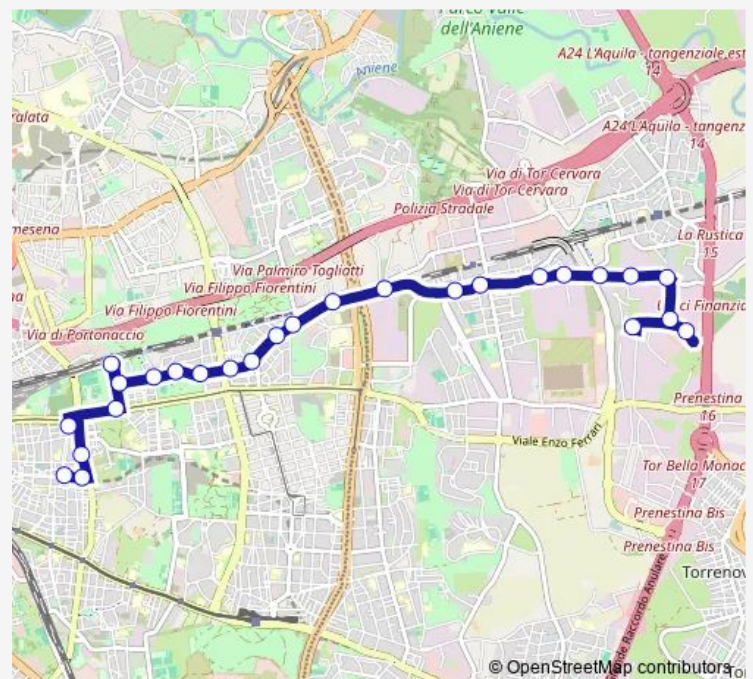

Collatina/Pontebba

Collatina/Sighele

Collatina/Grotta Di Gregna

Collatina/Cetra

Collatina/Martora

Collatina/Appiani

Collatina/DE Cupis (FI2)

Collatina/TOR Sapienza

Collatina/Birolli

Collatina/Longoni

Collatina/Semeghini

Route schedule

Malatesta (Mc) — Fillia

Monday	05:30-00:20 ⁺¹
Tuesday	05:30-00:20 ⁺¹
Wednesday	05:30-00:20 ⁺¹
Thursday	05:30-00:20 ⁺¹
Friday	05:30-00:20 ⁺¹
Saturday	05:30-00:20 ⁺¹
Sunday	05:56-24:00

Route info

Direction: Malatesta (Mc)

Stops: 24

Trip Duration: 0 hour 37 min

541

BusMaps

Capranesi/Boglione

Boglione/Ministero Finanze

Monday 05:20-24:00

Tuesday 05:20-24:00

Wednesday 05:20-24:00

Thursday 05:20-24:00

Friday 05:20-24:00

Saturday 05:20-24:00

Sunday 05:30-23:34

Route info