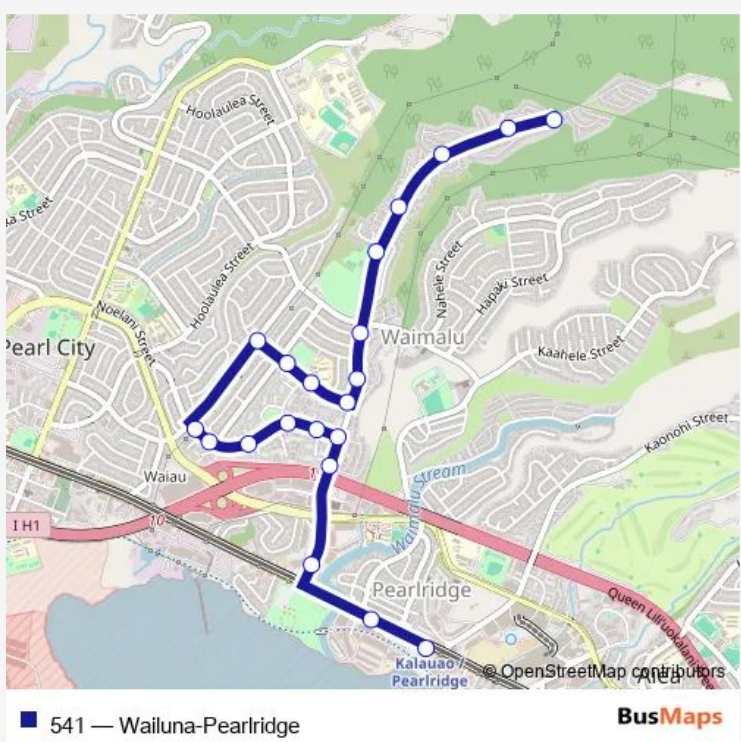

Bus 541 Wailuna-Pearlridge

[Go to website](#)

Direction
 98-1971 Kaahumanu St — Kamehameha HWY + Kalauao Pearlridge Station

21 stops

[Open route schedule](#)

- 98-1971 Kaahumanu St
- 98-1896 Kaahumanu St
- 98-1810 Kaahumanu St
- 98-1728 Kaahumanu St
- Kaahumanu ST + Laauhuhua Pl
- Kaahumanu ST + Komo MAI Dr
- Kaahumanu ST + Hookanike St
- Hookanike ST + Kaahumanu St
- Hookanike ST + OPP Kamahao St
- Hookanike ST + Hoohiki St
- Hookanike ST + Hoomalu St
- Noelani ST + Hoomalu St
- Noelani ST + Hoohuali St
- Noelani ST + Hinu Pl
- Noelani ST + OPP Kamahao St
- Noelani ST + Nola St
- Noelani ST + Kaahumanu St
- Kaahumanu ST + Noelani St
- Kaahumanu ST + Kamehameha Hwy
- Kamehameha HWY + Hekaha St
- Kamehameha HWY + Kalauao Pearlridge Station

Route schedule

98-1971 Kaahumanu St — Kamehameha HWY + Kalauao Pearlridge Station

| | |
|-----------|-------------|
| Monday | 04:00-19:55 |
| Tuesday | 04:00-19:55 |
| Wednesday | 04:00-19:55 |
| Thursday | 04:00-19:55 |
| Friday | 04:00-19:55 |
| Saturday | 07:00-19:50 |
| Sunday | 07:00-19:50 |

Route info

Direction: 98-1971 Kaahumanu St

Stops: 21

Trip Duration: 0 hour 17 min

Direction

Kamehameha HWY + OPP Kalauao Pearlridge Station —
98-1971 Kaahumanu St

20 stops

[Open route schedule](#)

Tuesday 04:45-19:37

Wednesday 04:45-19:37

Thursday 04:45-19:37

Friday 04:45-19:37

Saturday 07:42-19:33

Sunday 07:48-19:36

Route info

Direction: Kamehameha HWY + OPP Kalauao Pearlridge
Station