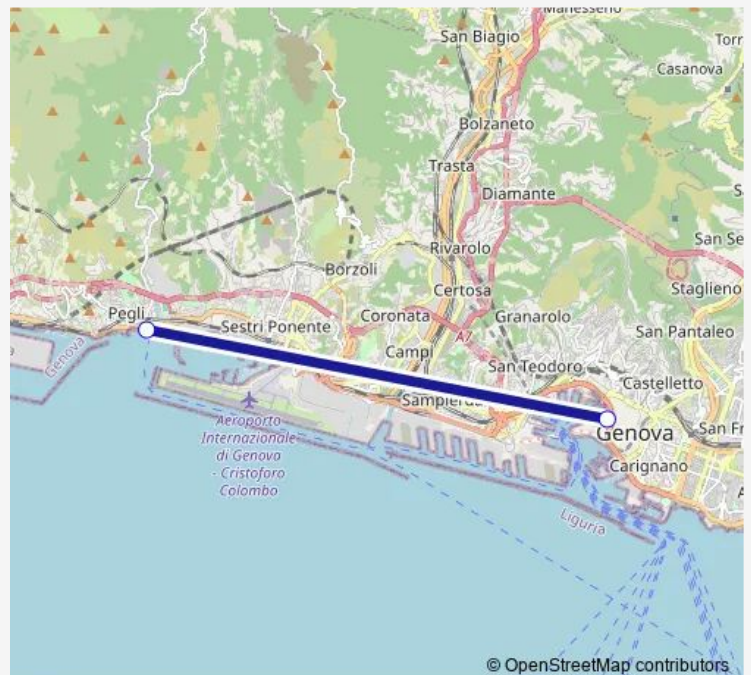

# Funicular Nvb Porto Antico - Pegli (Molo Archetti)

[Go to website](#)**Direction**

Pegli/Molo Archetti — Porto Antico/Caricamento

2 stops

[Open route schedule](#)

Pegli/Molo Archetti

Porto Antico/Caricamento

**Route schedule**

Pegli/Molo Archetti — Porto Antico/Caricamento

Monday	07:05-18:00
Tuesday	07:05-18:00
Wednesday	07:05-18:00
Thursday	07:05-18:00
Friday	07:05-18:00
Saturday	—
Sunday	14:40-17:40

**Route info**

Direction: Pegli/Molo Archetti

Stops: 2

Trip Duration: 0 hour 20 min

■ Nvb — Porto Antico - Pegli (Molo Archetti)

**BusMaps**

**Direction**

Porto Antico/Caricamento — Pegli/Molo Archetti

2 stops

[Open route schedule](#)

Porto Antico/Caricamento

Pegli/Molo Archetti

**Route schedule**

Porto Antico/Caricamento — Pegli/Molo Archetti

Monday	07:40-18:40
Tuesday	07:40-18:40
Wednesday	07:40-18:40
Thursday	07:40-18:40
Friday	07:40-18:40
Saturday	—
Sunday	14:00-17:00