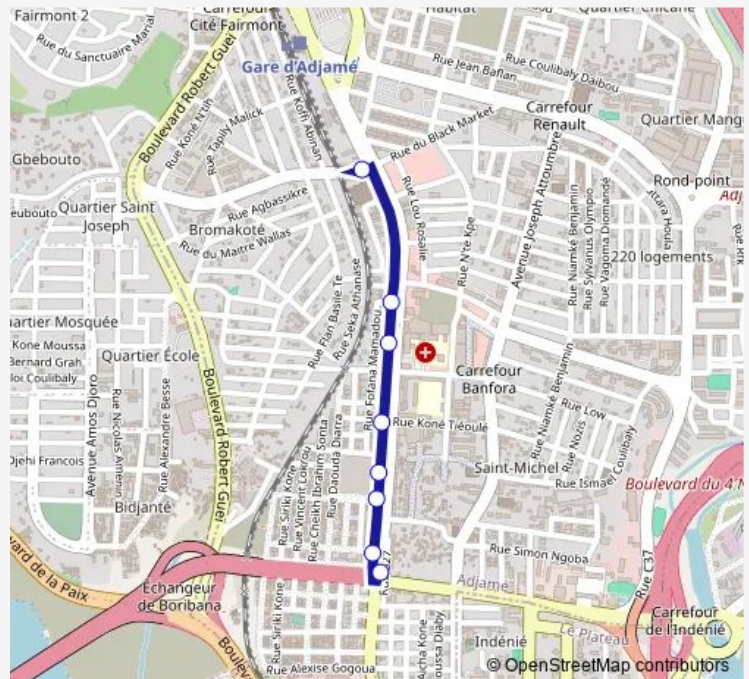

### Direction

Adjamé Mosquée — Mairie Adjamé

8 stops

[Open route schedule](#)

Adjamé Mosquée

Pharmacie du Banco

Hopital General d'Adjamé

Centre commercial petit Dubaï

### Route info

Direction: Adjamé Mosquée

Stops: 8

Route Duration: 2 hour 0 min

woro woro : Mairie d'Adjamé ↔ Adjamé Mosquée

## Direction

Mairie Adjamé — Adjamé Mosquée

7 stops

[Open route schedule](#)

Mairie Adjamé

forum d'Adjamé

Centre commercial petit Dubaï

Hopital General d'Adjamé

## Route info

Direction: Mairie Adjamé

Stops: 7

Trip Duration: 2 hour 0 min

Bus time schedules and route maps are available in an offline PDF at [busmaps.com](https://busmaps.com). Use the [busmaps.com](https://busmaps.com) website to see live bus times, train schedule or subway schedule, and step-by-step directions for all public transit in Abidjan