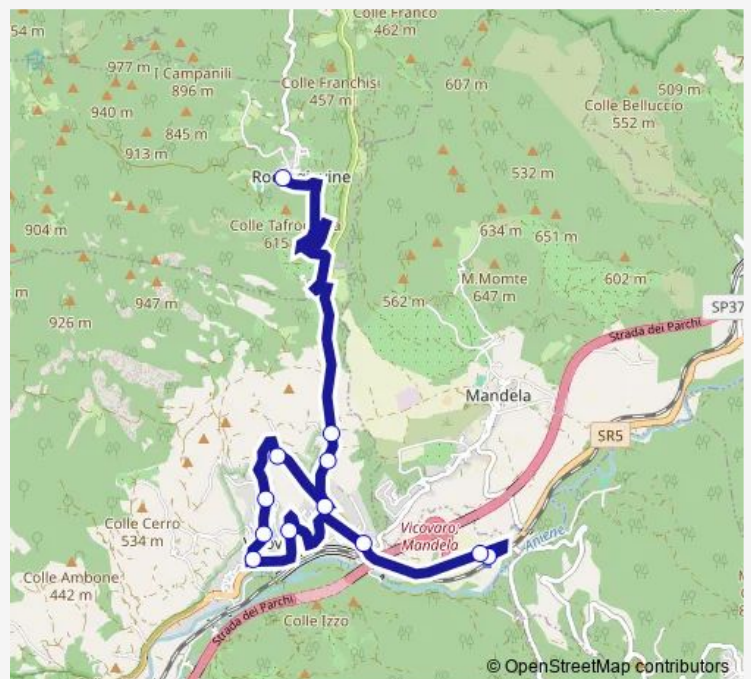

Direction

Vicovaro | Valle dell'Aniene FS # f11676 — Roccagiovine | Piazza Dampierre # f11659

12 stops

[Open route schedule](#)

Vicovaro | Valle dell'Aniene FS # f11676

Vicovaro | Valle dell'Aniene FS # f8957

Vicovaro | Via Colle Rosso, 1 # f11656

Vicovaro | Via Colle Rosso Via Licinese # f11657

Vicovaro | Via Licinese Via Vallocchie # f9758

Vicovaro | Via Licinese Via Prati # f9759

Roccagiovine | Piazza Dampierre # f11659

Route schedule

Vicovaro | Valle dell'Aniene FS # f11676 — Roccagiovine | Piazza Dampierre # f11659

Monday	—
Tuesday	—
Wednesday	—
Thursday	—
Friday	—
Saturday	19:00
Sunday	—

Route info

Direction: Vicovaro | Valle dell'Aniene FS # f11676

Stops: 12

Trip Duration: 0 hour 20 min

Mandela Scalo Stazione - Roccagiovine # Mn10a

Bus time schedules and route maps are available in an offline PDF at busmaps.com. Use the busmaps.com website to see live bus times, train schedule or subway schedule, and step-by-step directions for all public transit in Vicovaro