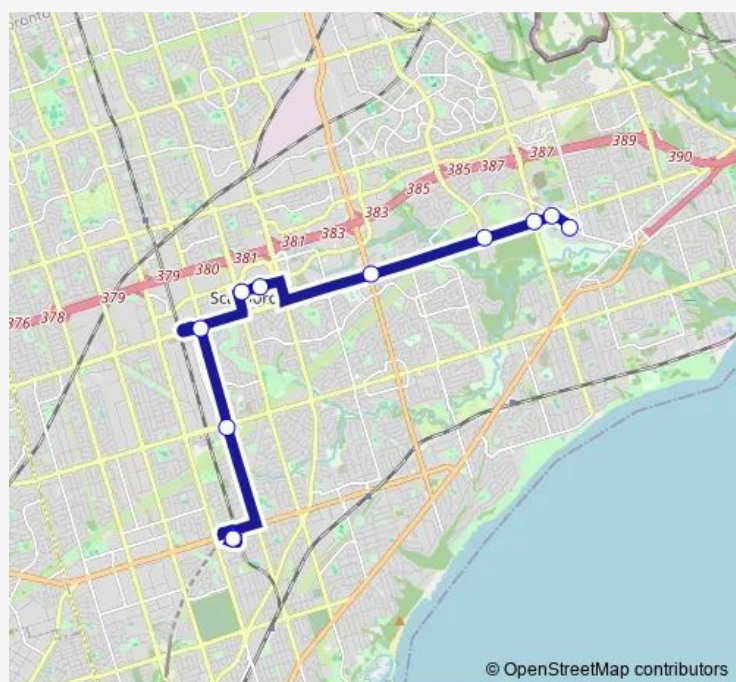

Bus 938 Highland Creek Express

[Go to website](#)

Direction

University of Toronto Scarborough — Kennedy Station - Platform B

11 stops

[Open route schedule](#)

- University of Toronto Scarborough
- Ellesmere Rd at Military Trail (East) West Side
- Ellesmere Rd at Morningside Ave
- Ellesmere Rd at Neilson Rd - Scarborough Health Network Centenary Hospital
- Ellesmere Rd at Markham Rd
- Scarborough Centre Station
- Triton Rd at Borough Dr
- Midland Ave at Ellesmere Rd South Side
- Midland Ave at Lawrence Ave East South Side
- Kennedy Station Drop-OFF Platform
- Kennedy Station - Platform B

Route schedule

University of Toronto Scarborough — Kennedy Station - Platform B

Monday	14:26-18:41
Tuesday	14:26-18:41
Wednesday	14:26-18:41
Thursday	14:26-18:41
Friday	14:26-18:41
Saturday	—
Sunday	—

Route info

Direction: University of Toronto Scarborough
 Stops: 11
 Trip Duration: 0 hour 34 min

© OpenStreetMap contributors

Direction

Kennedy Station - Platform B — University of Toronto Scarborough

11 stops

[Open route schedule](#)

Kennedy Station - Platform B

Kennedy Rd at Lawrence Ave East East Side

Kennedy Rd at Ellesmere Rd

Ellesmere Rd at Midland Ave East Side

Triton Rd at Borough Dr

Scarborough Centre Station

Ellesmere Rd at Markham Rd