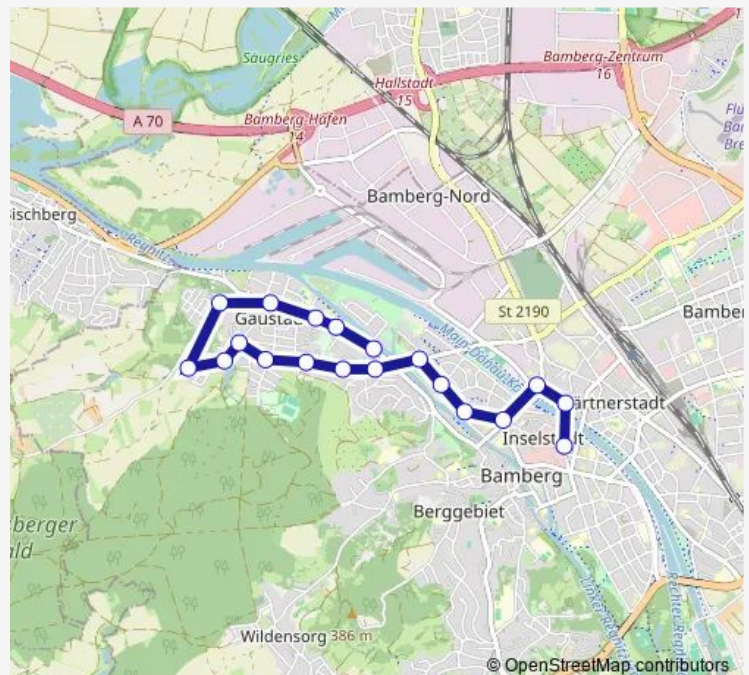

Gaustadt Spinnerei — Bamberg Zob

Monday	20:08-00:08 ⁺¹
Tuesday	20:08-00:08 ⁺¹
Wednesday	20:08-00:08 ⁺¹
Thursday	20:08-00:08 ⁺¹
Friday	20:08-01:38 ⁺¹
Saturday	20:08-01:38 ⁺¹
Sunday	20:08-00:08 ⁺¹

Route info

Direction: Gaustadt Spinnerei

Stops: 19

Trip Duration: 0 hour 20 min

Direction

Bamberg Zob — Gaustadt Spinnerei

8 stops

[Open route schedule](#)

Bamberg Zob

Bamberg Zob — Gaustadt Spinnerei

Monday	20:00-24:00
Tuesday	20:00-24:00
Wednesday	20:00-24:00
Thursday	20:00-24:00
Friday	20:00-01:30 ⁺¹
Saturday	20:00-01:30 ⁺¹
Sunday	20:00-24:00

Route info

Direction: Bamberg Zob

Stops: 8

Trip Duration: 0 hour 8 min

Direction

Gaustadt Spinnerei — Gaustadt Friedhof

5 stops

[Open route schedule](#)

Gaustadt Spinnerei

Gaustadt Fabrikbau