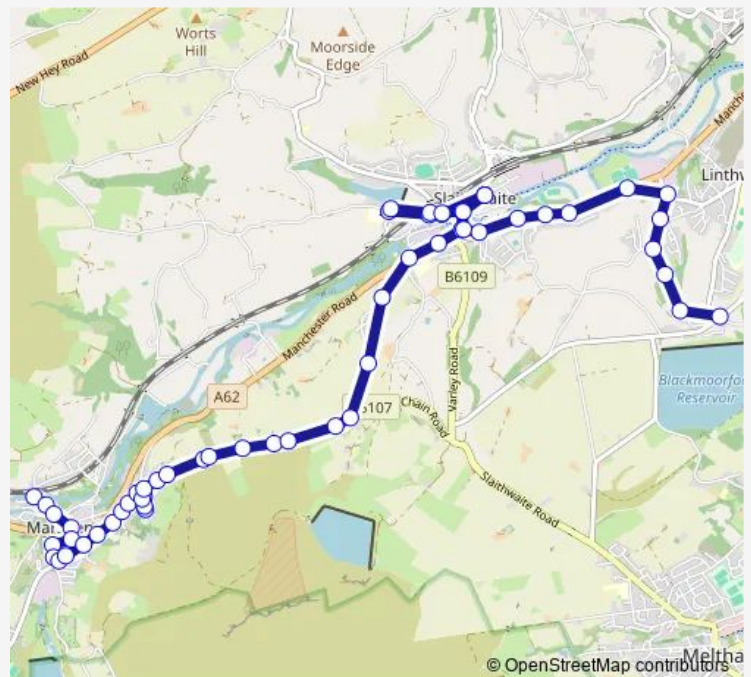

### Route schedule

Marsden Station South — Blackmoorfoot Turning Circle

Monday 08:44-15:30

Tuesday 08:44-15:30

Wednesday 08:44-15:30

Thursday 08:44-15:30

Friday 08:44-15:30

Saturday 09:30-15:30

### Route info

Direction: Marsden Station South

Stops: 57

Trip Duration: 0 hour 29 min

938 — Marsden - Blackmoorfoot

Meltham Rd Gate Head

Hey Laith Farm

Hey Heads Farm