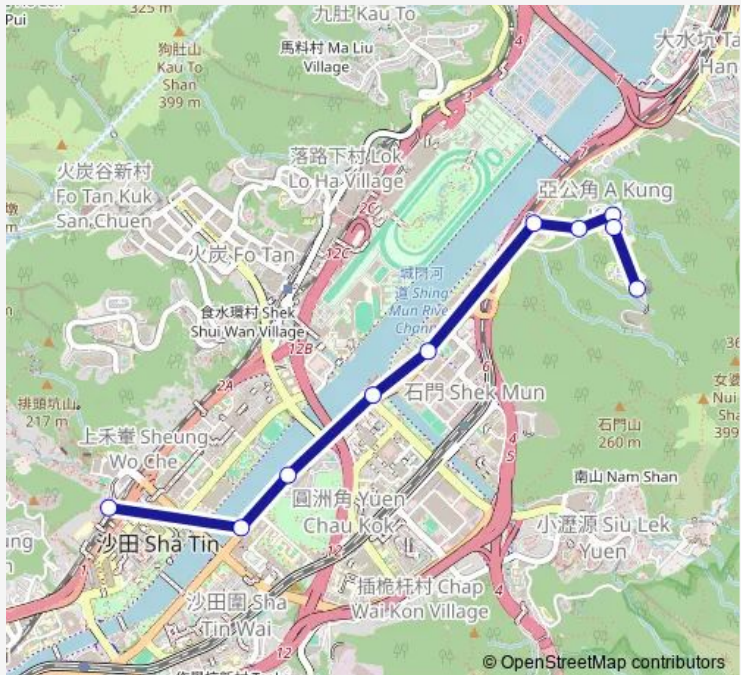

Route schedule
 SHATIN STATION|SHA TIN STATION — A KUNG KOK SHAN ROAD, NEAR THE NEIGHBOURHOOD ADVICE-ACTION COUNCIL HARMONY MANOR

Monday	06:25-21:00
Tuesday	06:25-21:00
Wednesday	06:25-21:00
Thursday	06:25-21:00
Friday	06:25-21:00
Saturday	06:25-21:00
Sunday	06:30-21:00

Route info

Direction: SHATIN STATION|SHA TIN STATION

Stops: 10

Trip Duration: 0 hour 13 min

Direction

A KUNG KOK SHAN ROAD, NEAR THE NEIGHBOURHOOD ADVICE-ACTION COUNCIL HARMONY MANOR — SHATIN STATION|SHA TIN STATION

Monday 06:30-21:00

Tuesday 06:30-21:00

Wednesday 06:30-21:00

Thursday 06:30-21:00

Friday 06:30-21:00

Saturday 06:30-21:00

Sunday 06:30-21:00

Route info