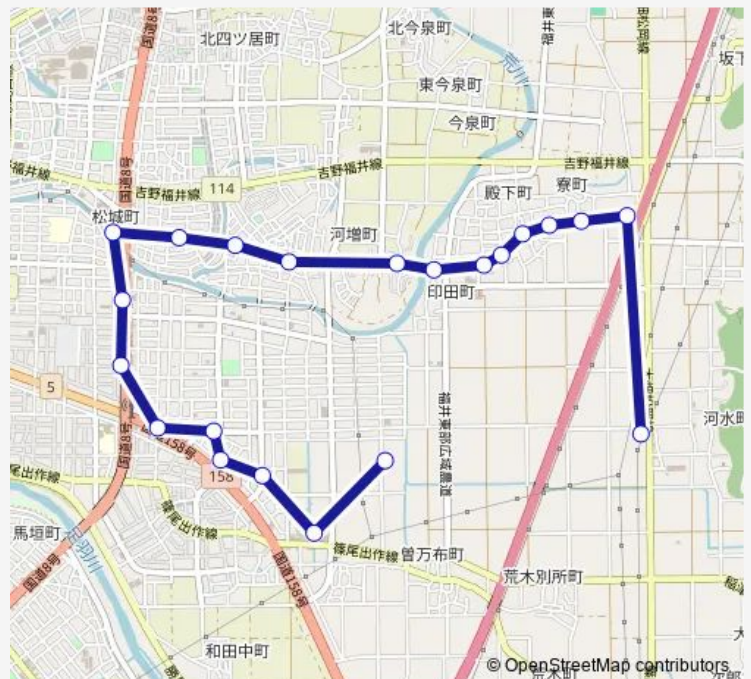

### Direction

モアヤング前 — 岡保公民館

21 stops

[Open route schedule](#)

モアヤング前

済生会病院

有塚医院前

和田東 2 丁目

### Route schedule

モアヤング前 — 岡保公民館

Monday 13:24

Tuesday —

Wednesday 13:24

Thursday —

Friday 13:24

Saturday —

### Route info

Direction: モアヤング前

Stops: 21

Trip Duration: 0 hour 27 min

Okabo 南回り系統

Okabo 南回り系統 Bus time schedules and route maps are available in an offline PDF at [busmaps.com](https://busmaps.com). Use the [busmaps.com](https://busmaps.com) website to see live bus times, train schedule or subway schedule, and step-by-step directions for all public transit in Fukui-shi