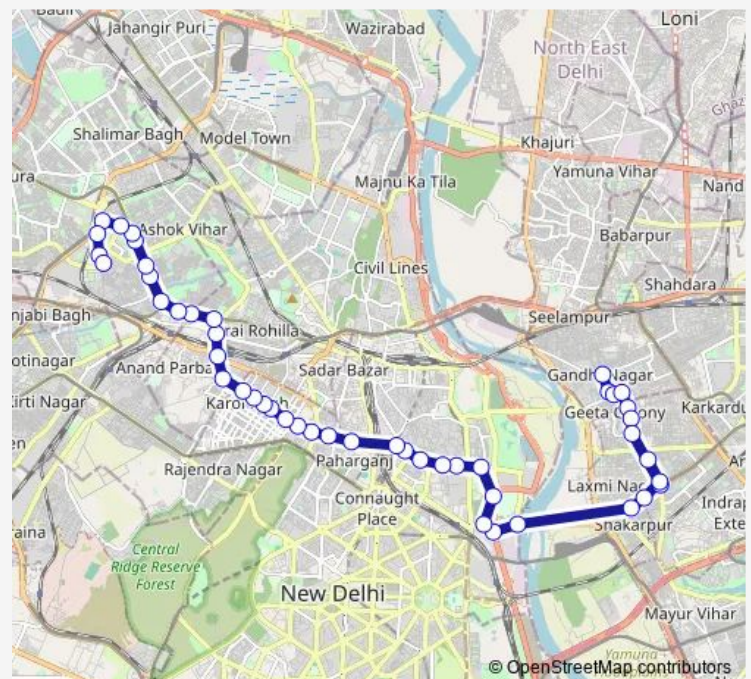

Thursday 06:50-23:30

Friday 06:50-23:30

Saturday 06:50-23:30

Sunday 06:50-23:30

Route info

Direction: Jheel Terminal

Stops: 47

Trip Duration: 1 hour 29 min