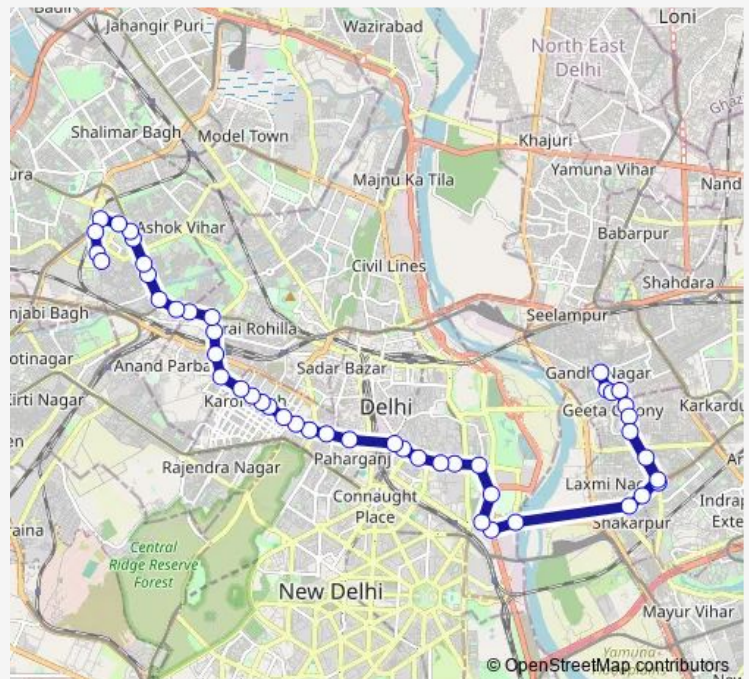

Thursday 06:50-23:30

Friday 06:50-23:30

Saturday 06:50-23:30

Sunday 06:50-23:30

Route info

Direction: Jheel Terminal

Stops: 47

Trip Duration: 1 hour 29 min