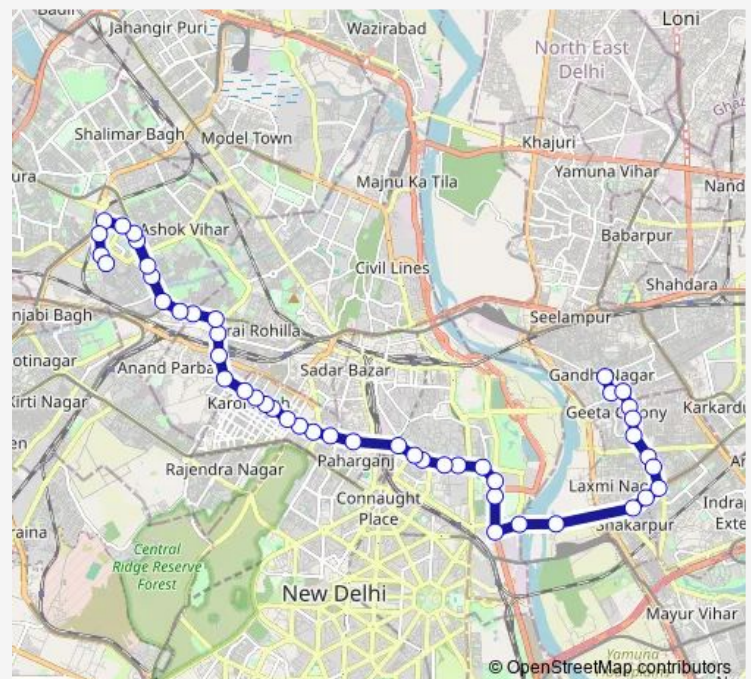

Thursday 05:10-20:14

Friday 05:10-20:14

Saturday 05:10-20:14

Sunday 05:10-20:14

Route info

Direction: Jheel Terminal

Stops: 47

Trip Duration: 1 hour 24 min