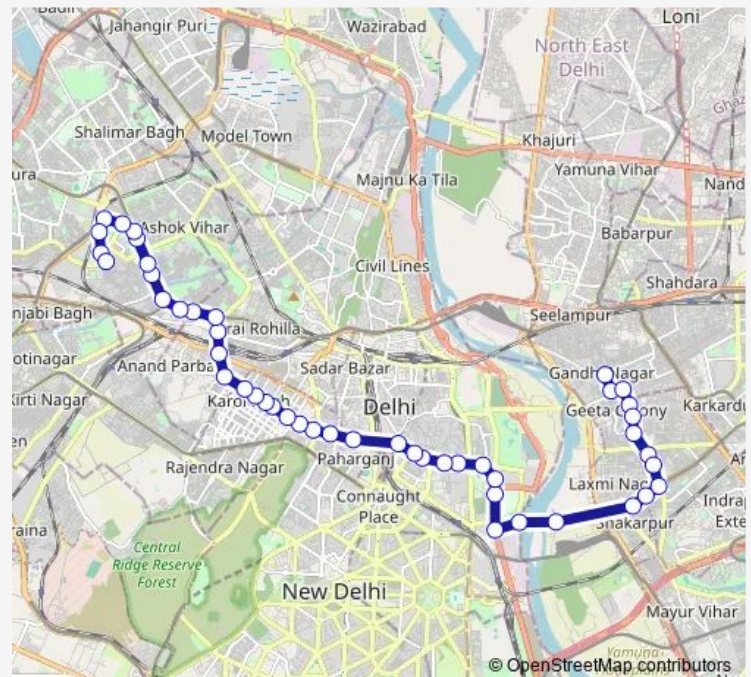

Thursday 05:10-20:14

Friday 05:10-20:14

Saturday 05:10-20:14

Sunday 05:10-20:14

Route info

Direction: Jheel Terminal

Stops: 47

Trip Duration: 1 hour 24 min