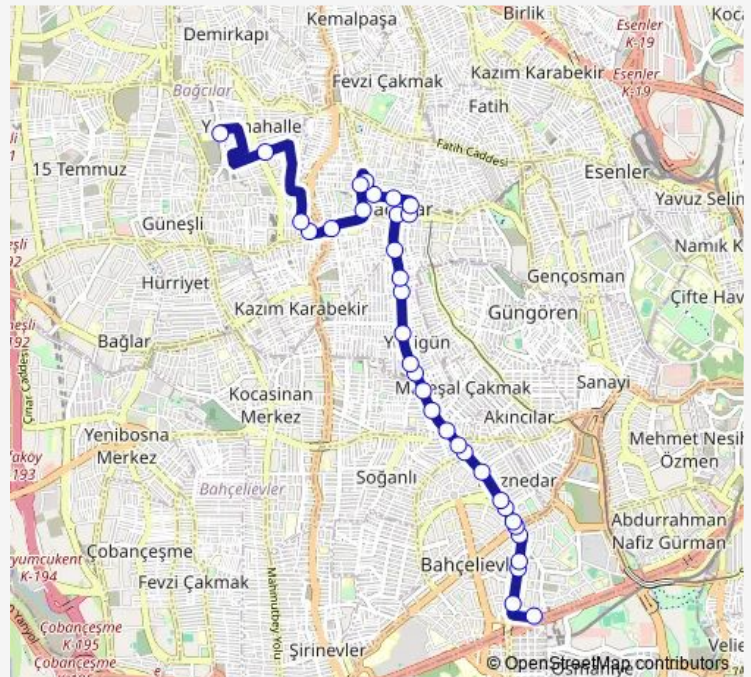

Bus İNCİRLİ-YENİMAHALLE İncirli - Evren MH. - Bağcılar

[Go to website](#)

Direction

Naci Kasım Sk. — Dökümcüler Caddesi

34 stops

[Open route schedule](#)

Naci Kasım Sk.

İNCİRLİ

İzzettin Çalışlar Cad.

İzzettin Çalışlar Cad.

Naci Kasım Sk.

HAZNEDAR

Bağcılar Cad.

Bağcılar Caddesi

Bağcılar Caddesi

İlkyuva

Minibüs Durağı

İMAM BUHARİ CAMİİ

Minibüs Durağı

Soğanlı Çeşme

Minibüs Durağı

Yıldıztepe

Yıldıztepe

Parseller

Esenyol

Minibüs Durağı

ESKİ KÖY

Route schedule

Naci Kasım Sk. — Dökümcüler Caddesi

Monday 06:00

Tuesday 06:00

Wednesday 06:00

Thursday 06:00

Friday 06:00

Saturday 06:00

Sunday 05:50

Route info

Direction: Naci Kasım Sk.

Stops: 34

Trip Duration: 0 hour 26 min

İNCİRLİ-YENİMAHALLE — İncirli - Evren MH. - Bağcılar BusMaps