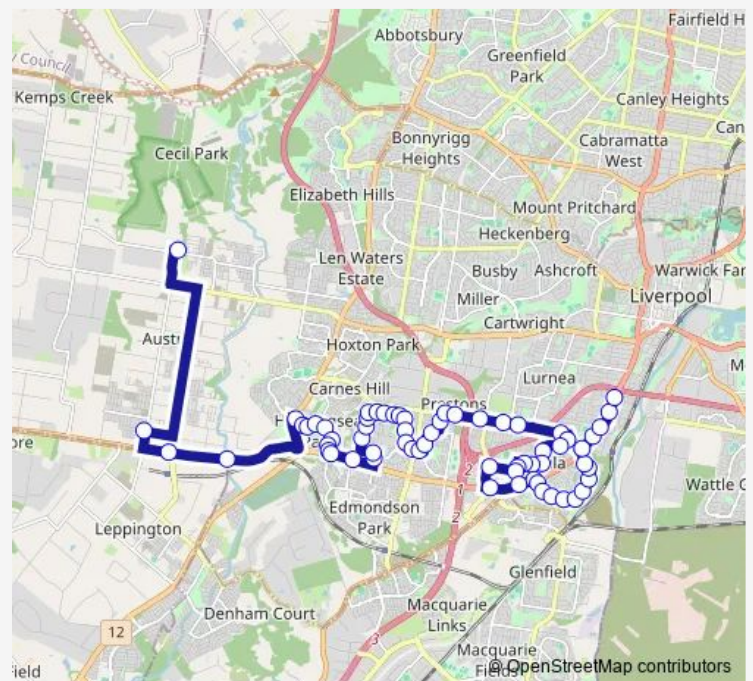

School Bus 2048 Unity Grammar College to Hume Hwy after Graham Av

[Go to website](#)

Direction

Al Faisal College, School Grounds — Hume Hwy After Graham Av

64 stops

[Open route schedule](#)

- Al Faisal College, School Grounds
- Unity Grammar College, School Grounds, Fifth Av
- Bringelly Rd At Edmondson Av
- Bringelly Rd Opp Cowpasture Rd
- Joshua Moore Dr After Cowpasture Rd
- Joshua Moore Dr Opp Sunrise Pl
- Horningsea Park Dr Before Leichhardt St
- Horningsea Park Dr Opp John Edmondson High School
- Horningsea Park Dr Opp Bunya Park
- Horningsea Park Dr At Carruthers Dr
- Horningsea Park Dr Before Brindabella Dr
- Horningsea Park Dr Before Camden Valley Way
- Camden Valley Way At Horningsea Park Dr
- William Carey Christian School, Camden Valley Way
- Corfield Rd Before Braidwood Dr
- Braidwood Dr At Corfield Rd
- Braidwood Dr Before Bungonia St
- Braidwood Dr Opp Fortunato St
- Braidwood Dr After Bugong St
- 25 Braidwood Dr

Route schedule

Al Faisal College, School Grounds — Hume Hwy After Graham Av

Monday	15:50
Tuesday	15:50
Wednesday	15:50
Thursday	15:50
Friday	15:50
Saturday	—
Sunday	—

Route info

Direction: Al Faisal College, School Grounds

Stops: 64

Trip Duration: 0 hour 50 min

2048 — Unity Grammar College to Hume Hwy after Graham Av

Braidwood Dr At Richlands Pl

Braidwood Dr Opp Terangle Cl

Braidwood Dr Before Tallong St

Braidwood Dr After Tallong St

Braidwood Dr Before Mallymook St

Braidwood Dr Opp Wagga Wagga St

Tolland St Opp Braidwood Dr

Wroxham St Before Bermera Rd

Bomaderry Dr Before Dalmeny Dr

Dalmeny Dr Before Venezia St

Dalmeny Dr Opp Manildra St