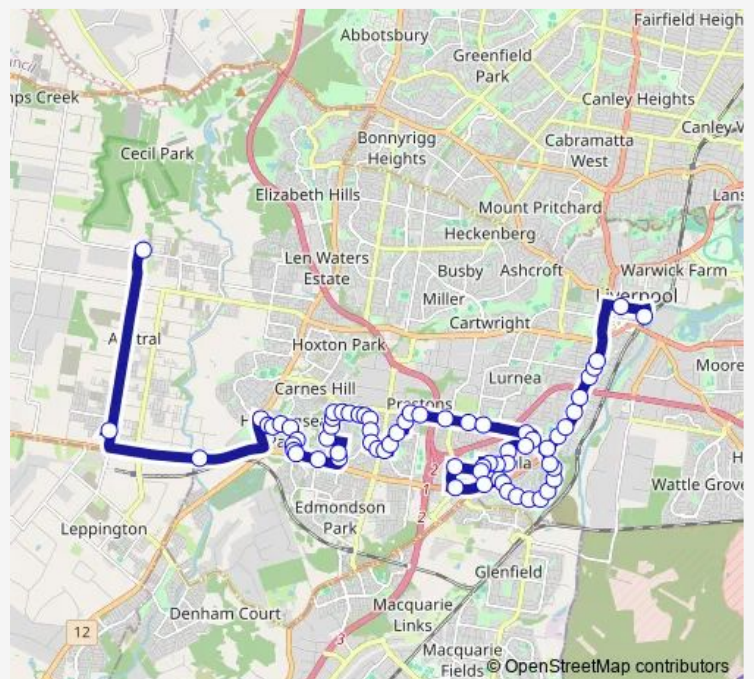

Route schedule

Al Faisal College, School Grounds — Liverpool Station, Stand A

Monday	15:50
Tuesday	15:50
Wednesday	15:50
Thursday	15:50
Friday	—
Saturday	—
Sunday	—

Route info

Direction: Al Faisal College, School Grounds

Stops: 68

Trip Duration: 0 hour 56 min

Braidwood Dr Opp Terangle Cl

Braidwood Dr Before Tallong St

Braidwood Dr After Tallong St

Braidwood Dr Before Mollymook St

Braidwood Dr Opp Wagga Wagga St

Tolland St Opp Braidwood Dr

Wroxham St Before Bernera Rd

Bomaderry Dr Before Dalmeny Dr

Dalmeny Dr Before Venezia St

Dalmeny Dr Opp Manildra St

San Marino Dr After Sicilia St

Kurrajong Rd After San Marino Dr

Amity College, Kurrajong Rd

Hume Hwy After Reilly St

Hume Hwy Before Rose St

Moore St At Northumberland St

Liverpool Station, Stand A

2048 School Bus time schedules and route maps are available in an offline PDF at busmaps.com. Use the busmaps.com website to see live bus times, train schedule or subway schedule, and step-by-step directions for all public transit in Liverpool