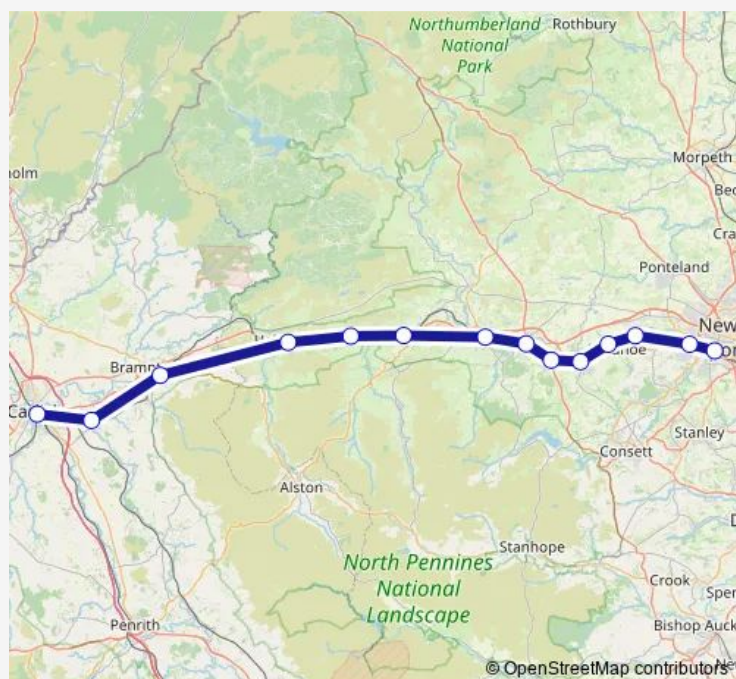

Haltwhistle

Brampton (Cumbria)

Wetheral

Carlisle

Route schedule

Metrocentre — Carlisle

Monday —

Tuesday —

Wednesday —

Thursday —

Friday —

Saturday 21:39

Sunday 21:15

Route info

Direction: Metrocentre

Stops: 14

Trip Duration: 2 hour 47 min

Nt:Mce->Car Rail Replacement Bus Service time schedules and route maps are available in an offline PDF at busmaps.com. Use the busmaps.com website to see live bus times, train schedule or subway schedule, and step-by-step directions for all public transit in Horsley