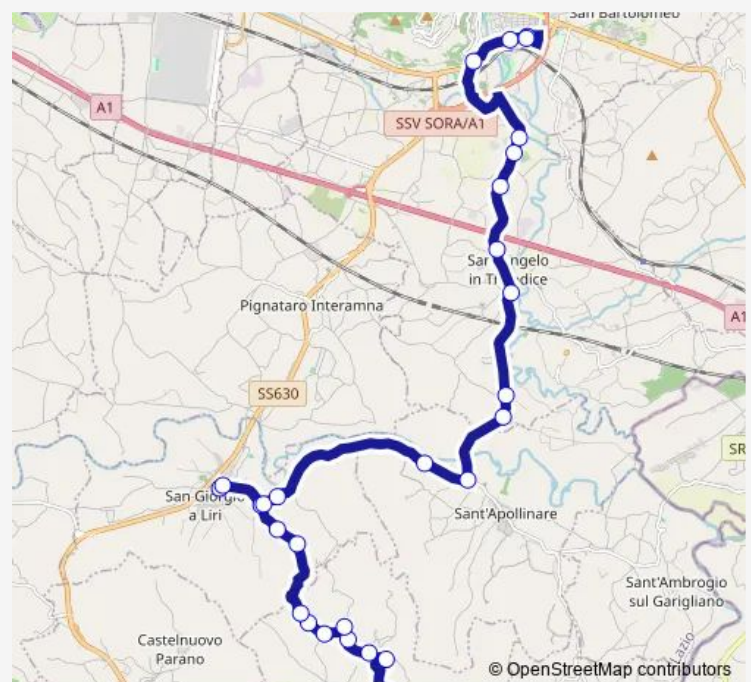

Monday 07:15

Tuesday 07:15

Wednesday 07:15

Thursday 07:15

Friday 07:15

Saturday 07:15

Sunday —

Route info

Direction: Vallemaio | Piazza Santa Annunziata # f8161

Stops: 31

Trip Duration: 0 hour 40 min

Vallemaio - Cassino # Cs059d

Cassino | Via Santi Via Panaccioni # f8246

Cassino | Sant'Angelo in Theodice # f8247