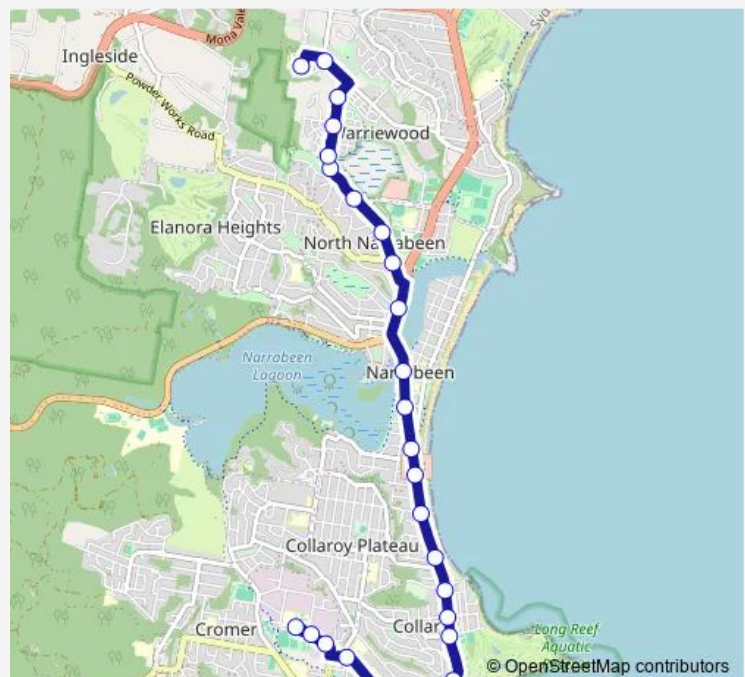

Tuesday 15:07

Wednesday 15:07

Thursday 15:07

Friday 15:07

Saturday —

Sunday —

Route info

Direction: Nbsc Cromer Campus, School Grounds, South Creek Rd

Stops: 26

Trip Duration: 0 hour 24 min

Garden St After Irrawong Rd

Garden St Before Watergum Dr

Garden St At Orchard St

Garden St Before Macpherson St

Macpherson St Before Casuarina Dr

Mater Maria College

Sunday —

Route info

Direction: Avalon Beach Slsc, Barrenjoey Rd

Stops: 37

Trip Duration: 0 hour 35 min

Walsh St At Collins St

Pittwater Rd Opp Namona St

Lakeside Park, Pittwater Rd