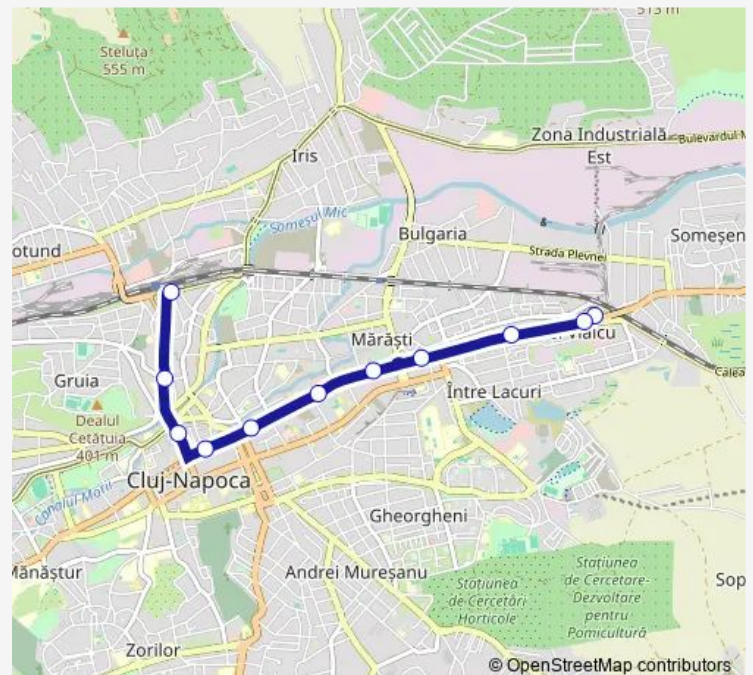

### Direction

P-a Gării Sud — Disp. Ira

10 stops

[Open route schedule](#)

P-a Gării Sud

Traian

I.P. Voiteti

Regionala Cfr

### Route schedule

P-a Gării Sud — Disp. Ira

Monday 05:20-23:03

Tuesday 05:20-23:03

Wednesday 05:20-23:03

Thursday 05:20-23:03

Friday 05:20-23:03

Saturday 22:03-22:33

### Route info

Direction: P-a Gării Sud

Stops: 10

Trip Duration: 0 hour 35 min

4 — Str. Aurel Vlaicu - P-ta Garii

**Direction**

Disp. Ira — P-a Gării Sosire

11 stops

## Route info

Direction: Disp. Ira

Stops: 11

Trip Duration: 0 hour 29 min

4 Trolleybus time schedules and route maps are available in an offline PDF at busmaps.com. Use the busmaps.com website to see live bus times, train schedule or subway schedule, and step-by-step directions for all public transit in Cluj-Napoca